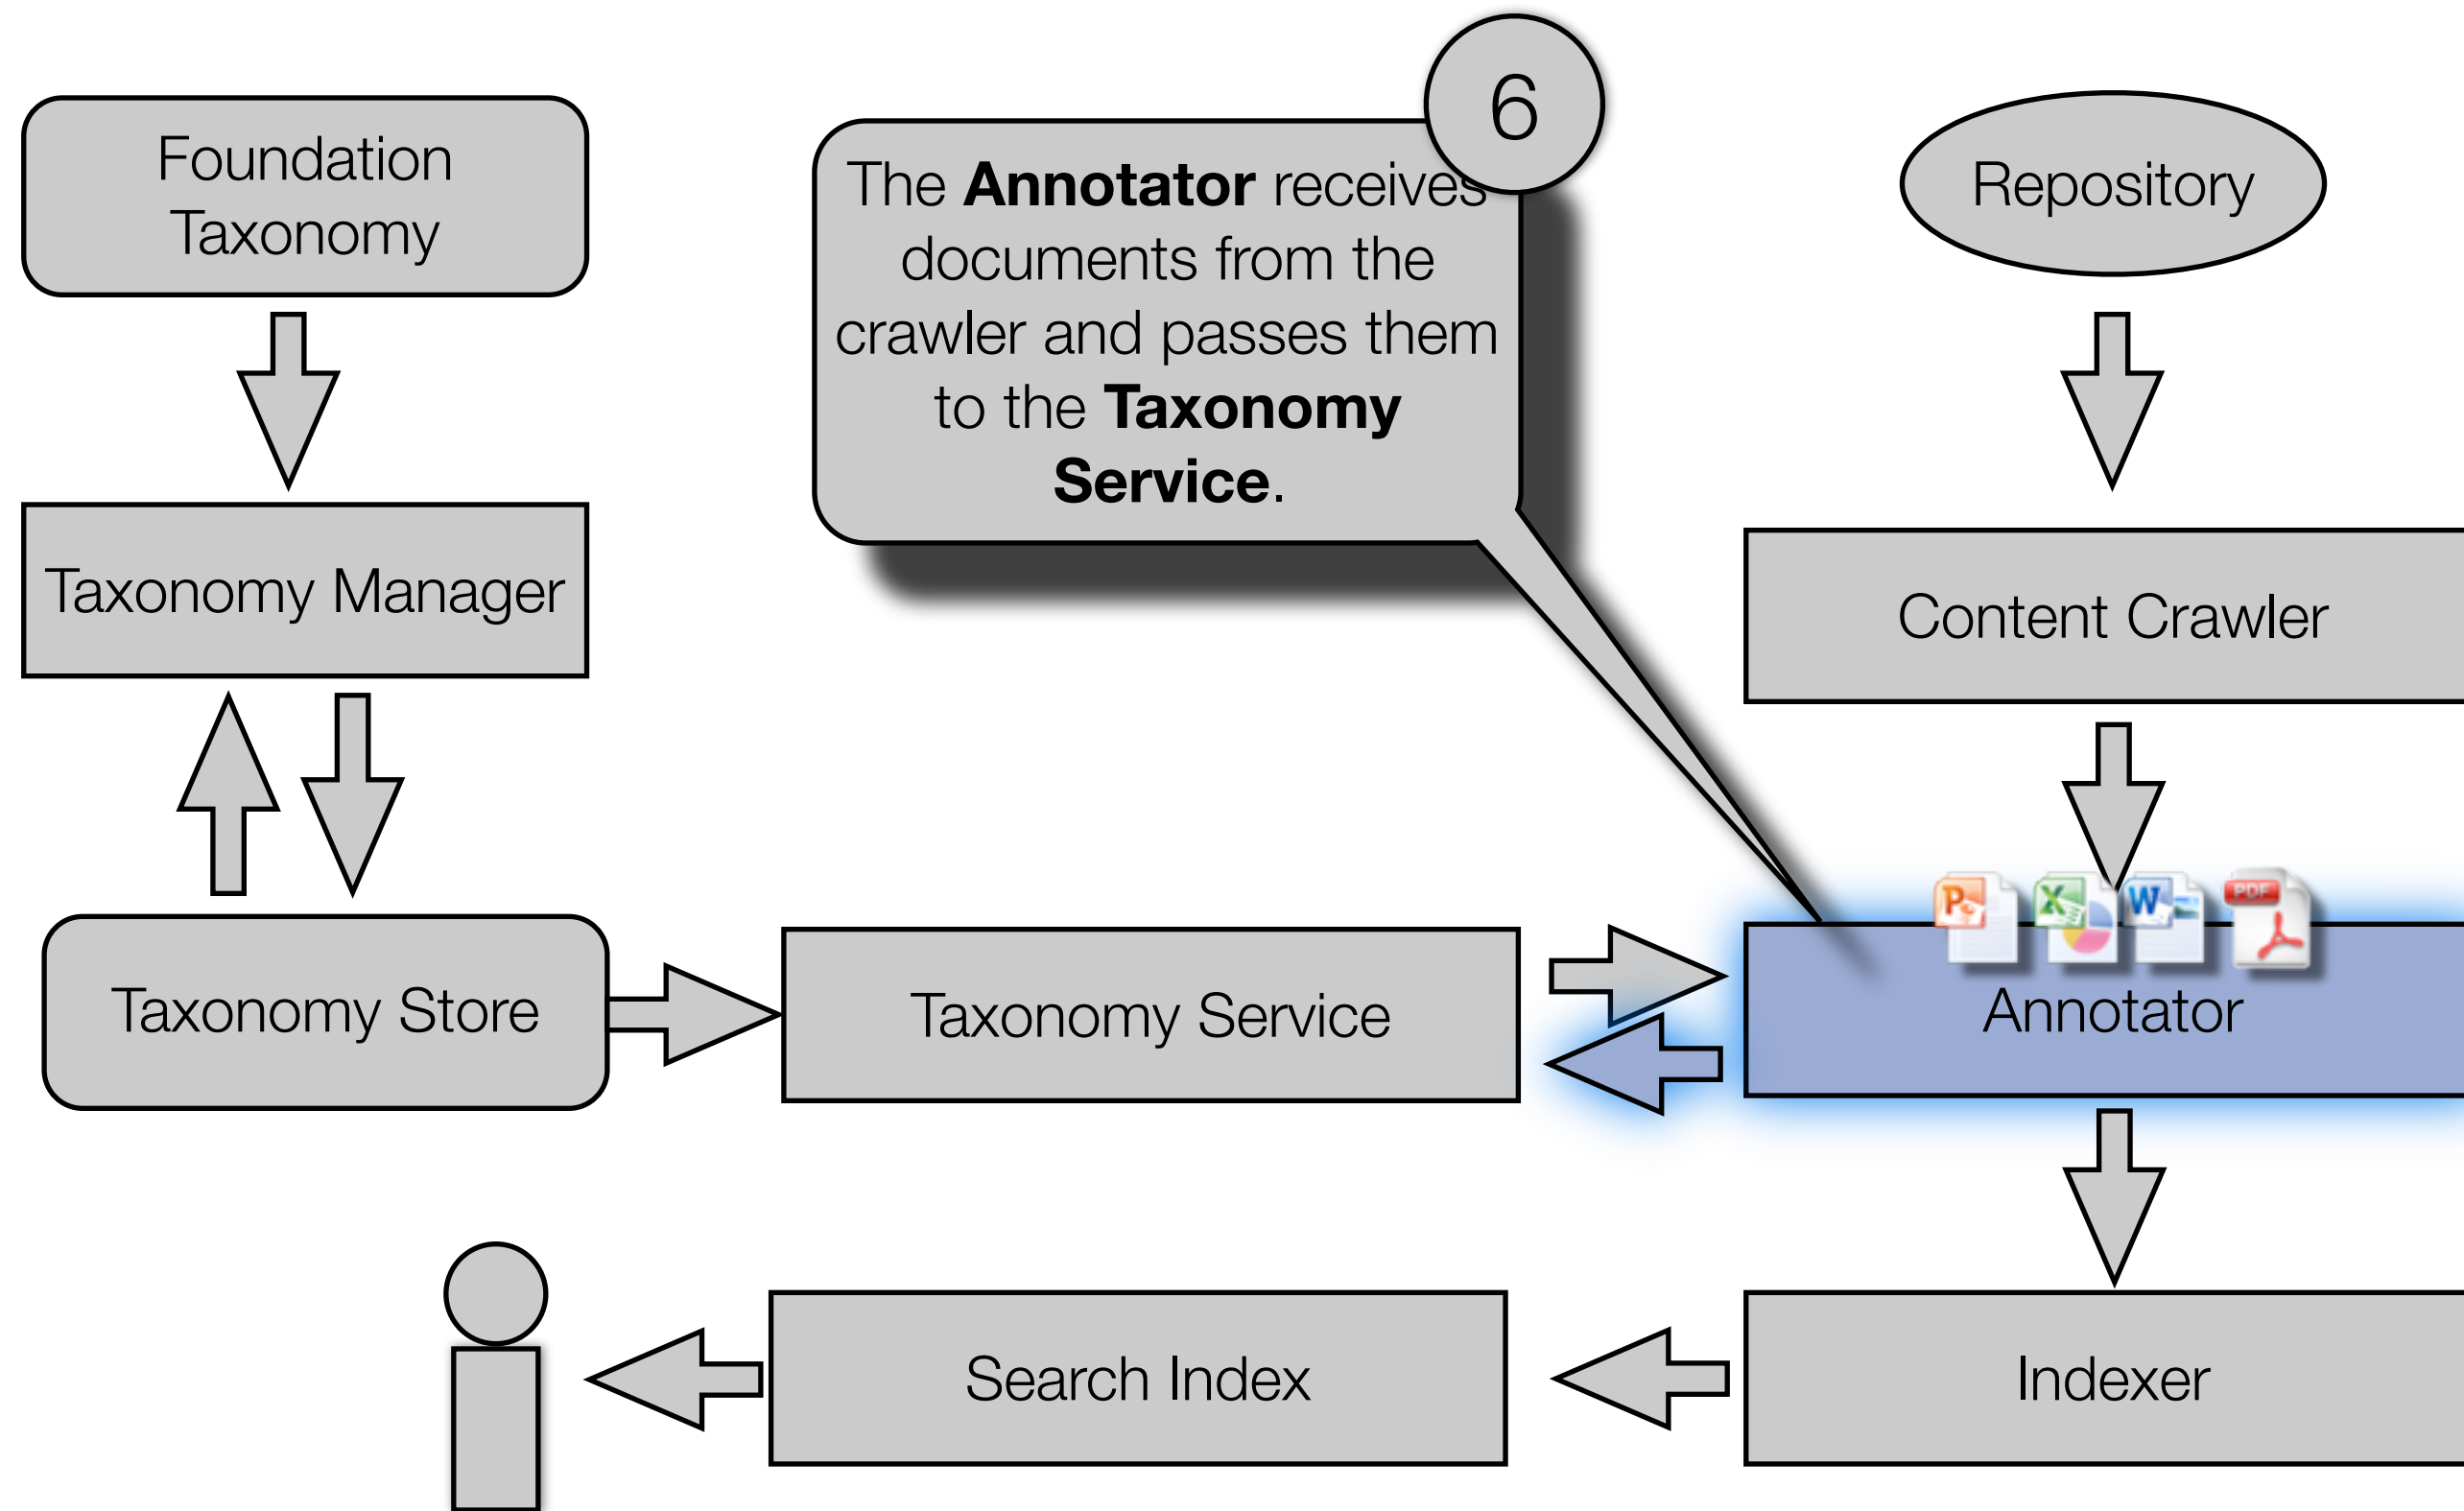

DATAFACET™

Precision Classification

DataFacet for Enterprise Search
Taxonomy Process Data Flow

The Macro Philosophy

- Provide **curated foundation taxonomies** for enterprise knowledge domains.
- Provide **auto-classification** of enterprise documents.
- Provide **taxonomy management tools** to customize and perfect the foundation taxonomies.
- Provide **intuitive navigation** and **information discovery** of enterprise documents.
- The end result: **extraordinary relevance** of search results for the enterprise user.

DATAFACET™ Enterprise Search Workflow

DATAFACET™ Enterprise Search Workflow

DATAFACET™ Enterprise Search Workflow

DATAFACET™ Enterprise Search Workflow

DATAFACET™ Enterprise Search Workflow

DATAFACET™ Enterprise Search Workflow