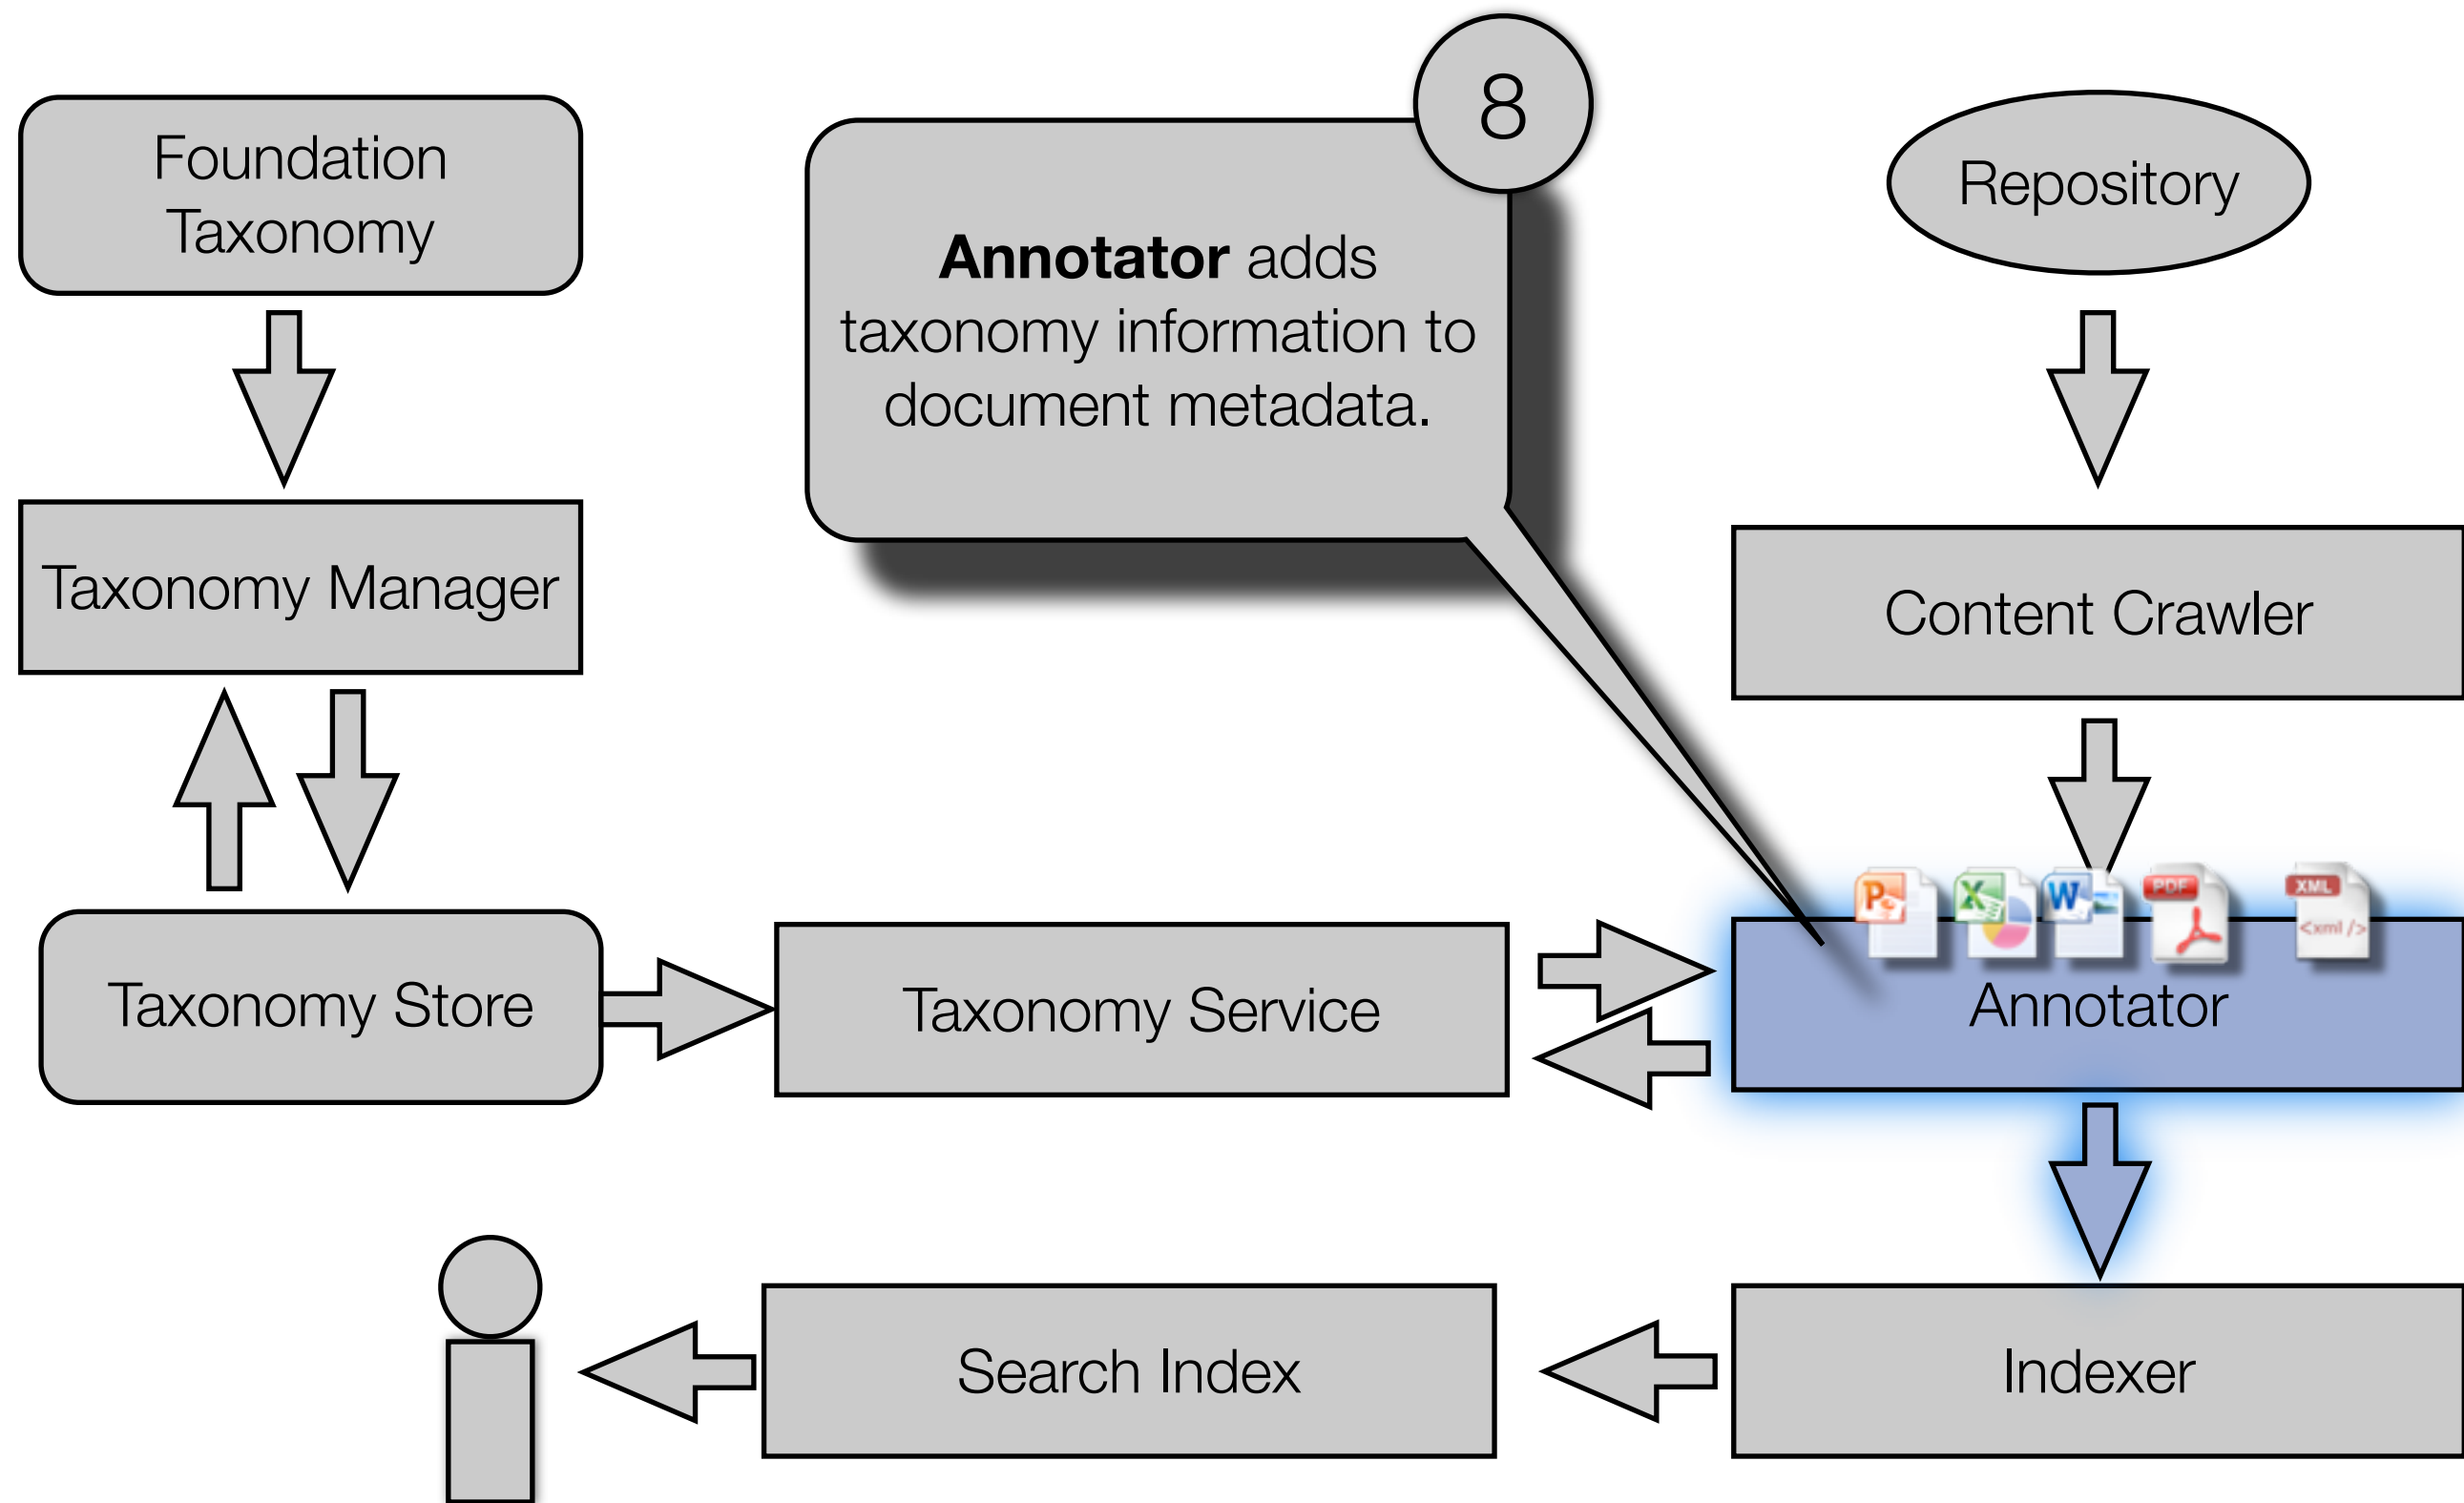

DATAFACET™

Precision Classification

DataFacet for Enterprise Search
Taxonomy Process Data Flow

The Macro Philosophy

- Provide **curated foundation taxonomies** for enterprise knowledge domains.
- Provide **auto-classification** of enterprise documents.
- Provide **taxonomy management tools** to customize and perfect the foundation taxonomies.
- Provide **intuitive navigation** and **information discovery** of enterprise documents.
- The end result: **extraordinary relevance** of search results for the enterprise user.

DATAFACET™ Enterprise Search Workflow

DATAFACET™ Enterprise Search Workflow

DATAFACET™ Enterprise Search Workflow

DATAFACET™ Enterprise Search Workflow

DATAFACET™ Enterprise Search Workflow

DATAFACET™ Enterprise Search Workflow