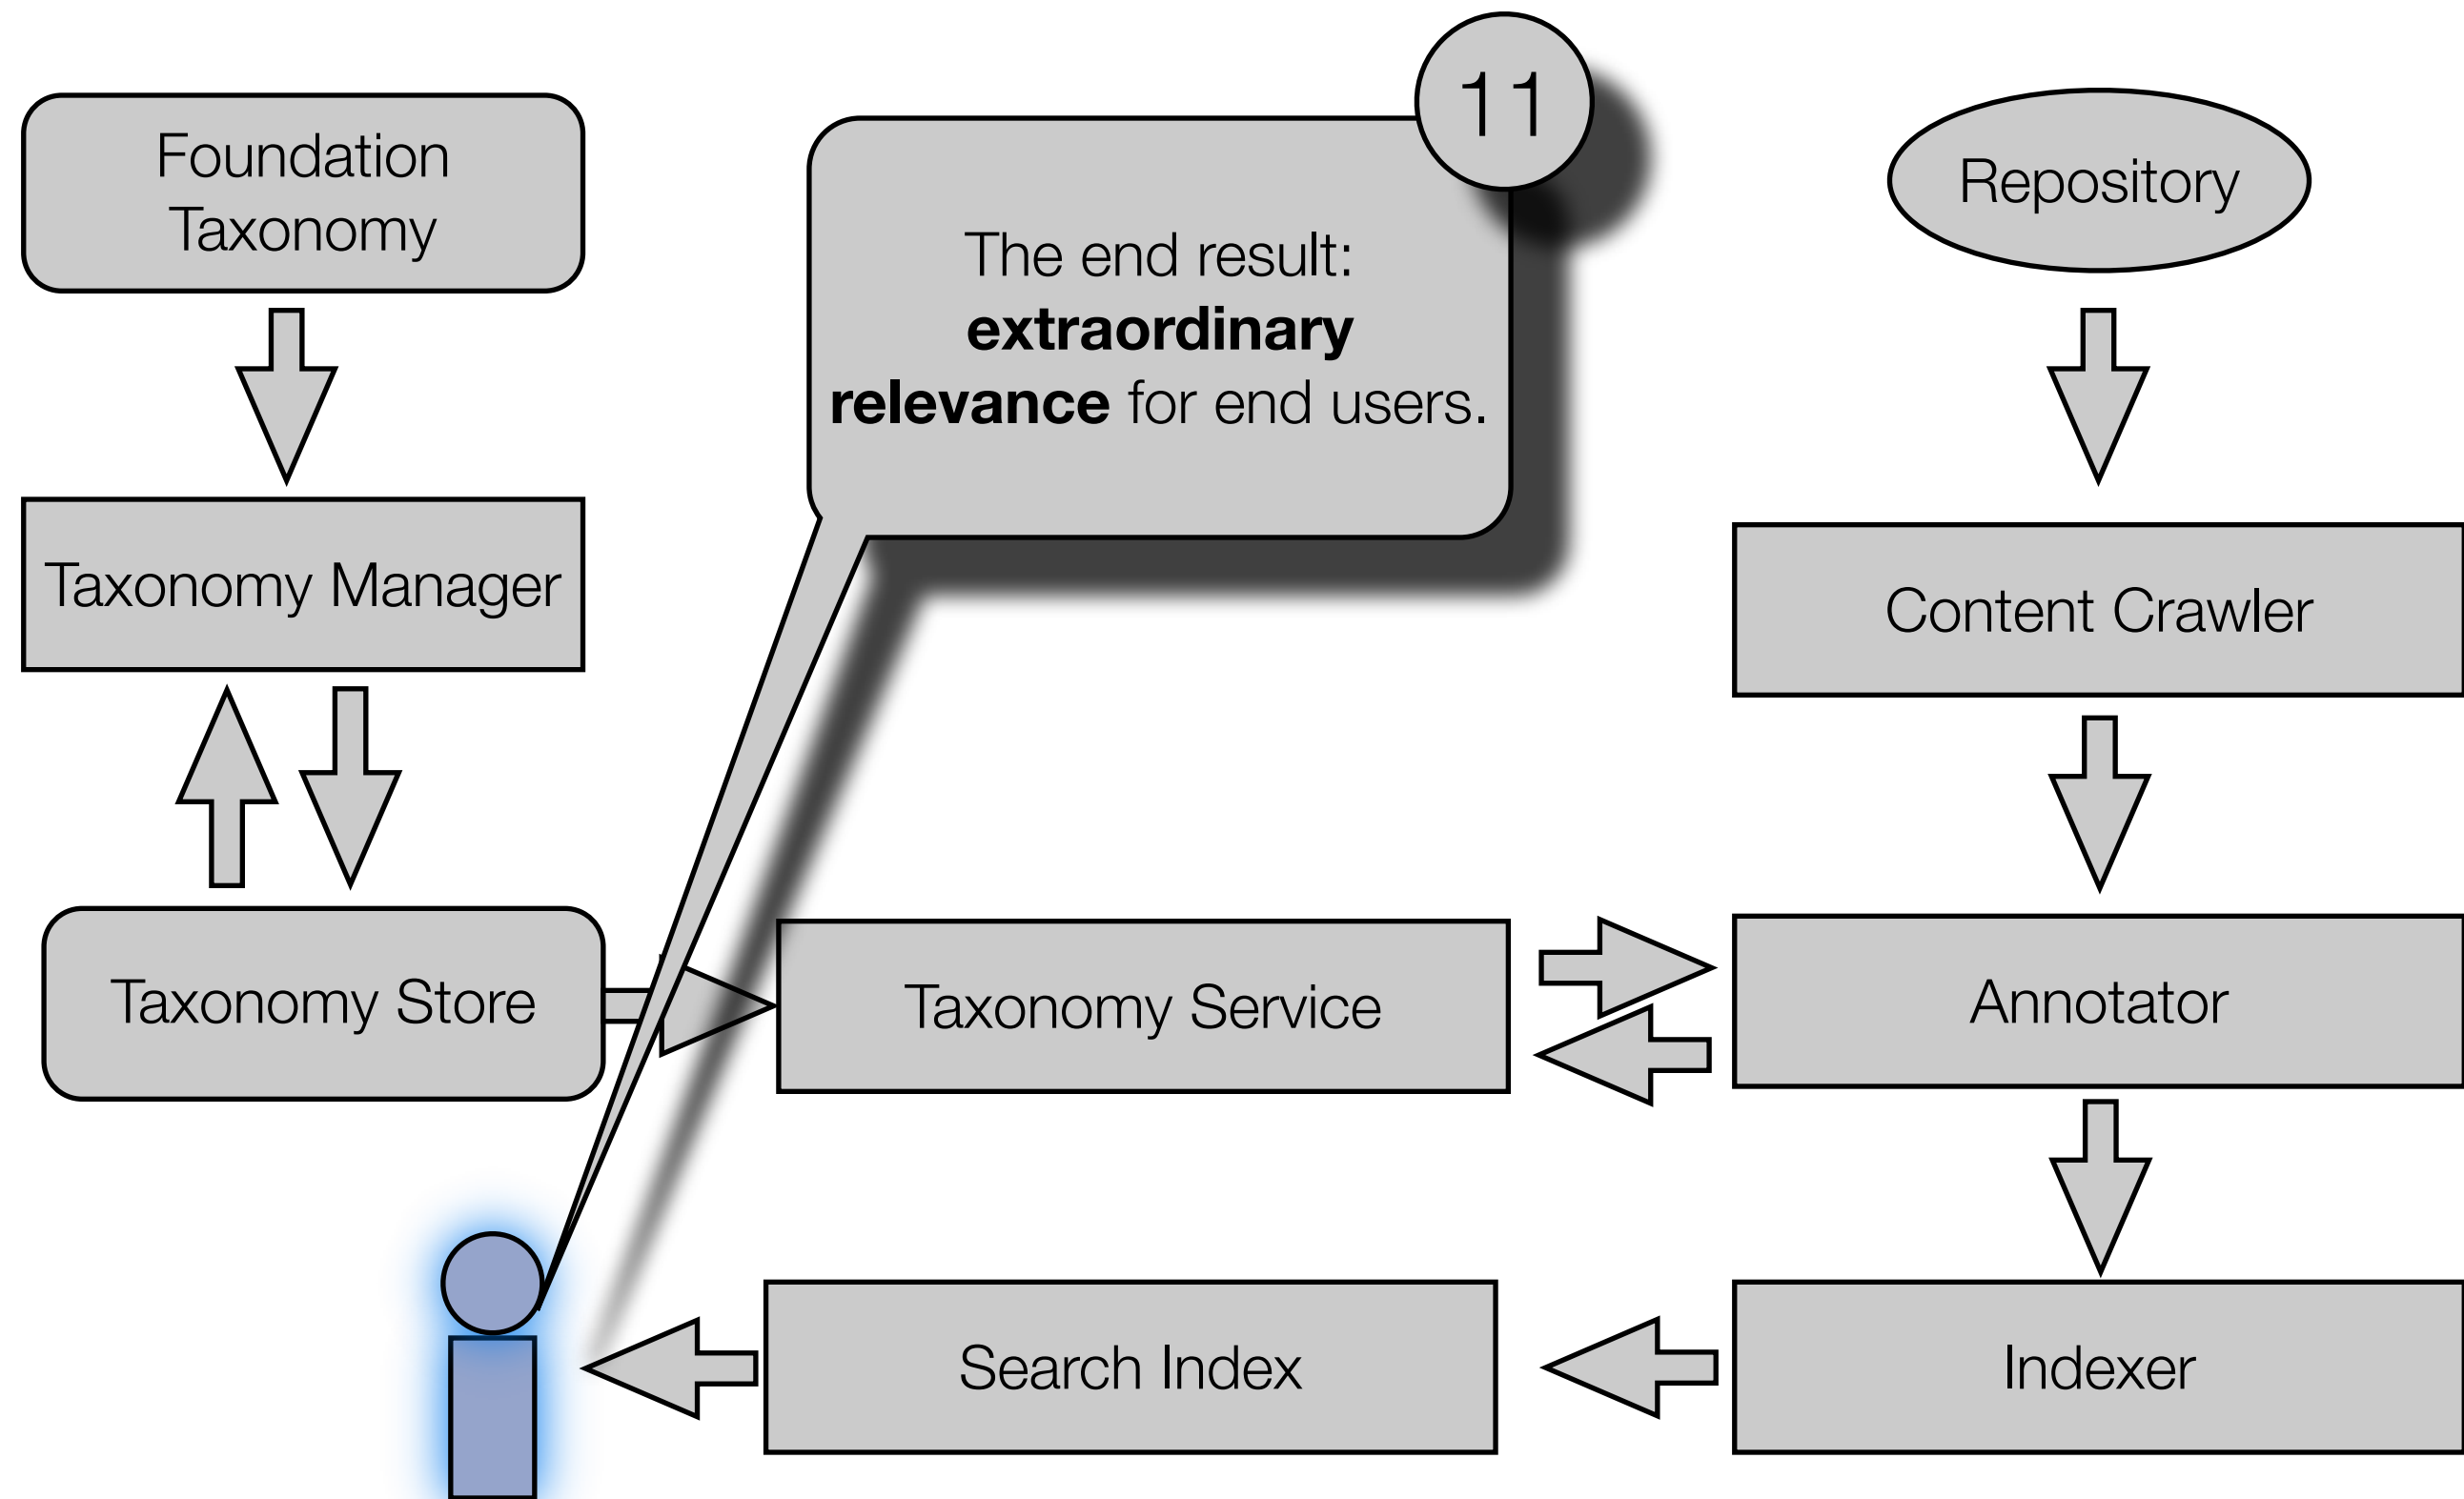

DATAFACET™

Precision Classification

DataFacet for Enterprise Search
Taxonomy Process Data Flow

The Macro Philosophy

- Provide **curated foundation taxonomies** for enterprise knowledge domains.
- Provide **auto-classification** of enterprise documents.
- Provide **taxonomy management tools** to customize and perfect the foundation taxonomies.
- Provide **intuitive navigation** and **information discovery** of enterprise documents.
- The end result: **extraordinary relevance** of search results for the enterprise user.

DATAFACET™ Enterprise Search Workflow

DATAFACET™ Enterprise Search Workflow

DATAFACET™ Enterprise Search Workflow

DATAFACET™ Enterprise Search Workflow

DATAFACET™ Enterprise Search Workflow

DATAFACET™ Enterprise Search Workflow