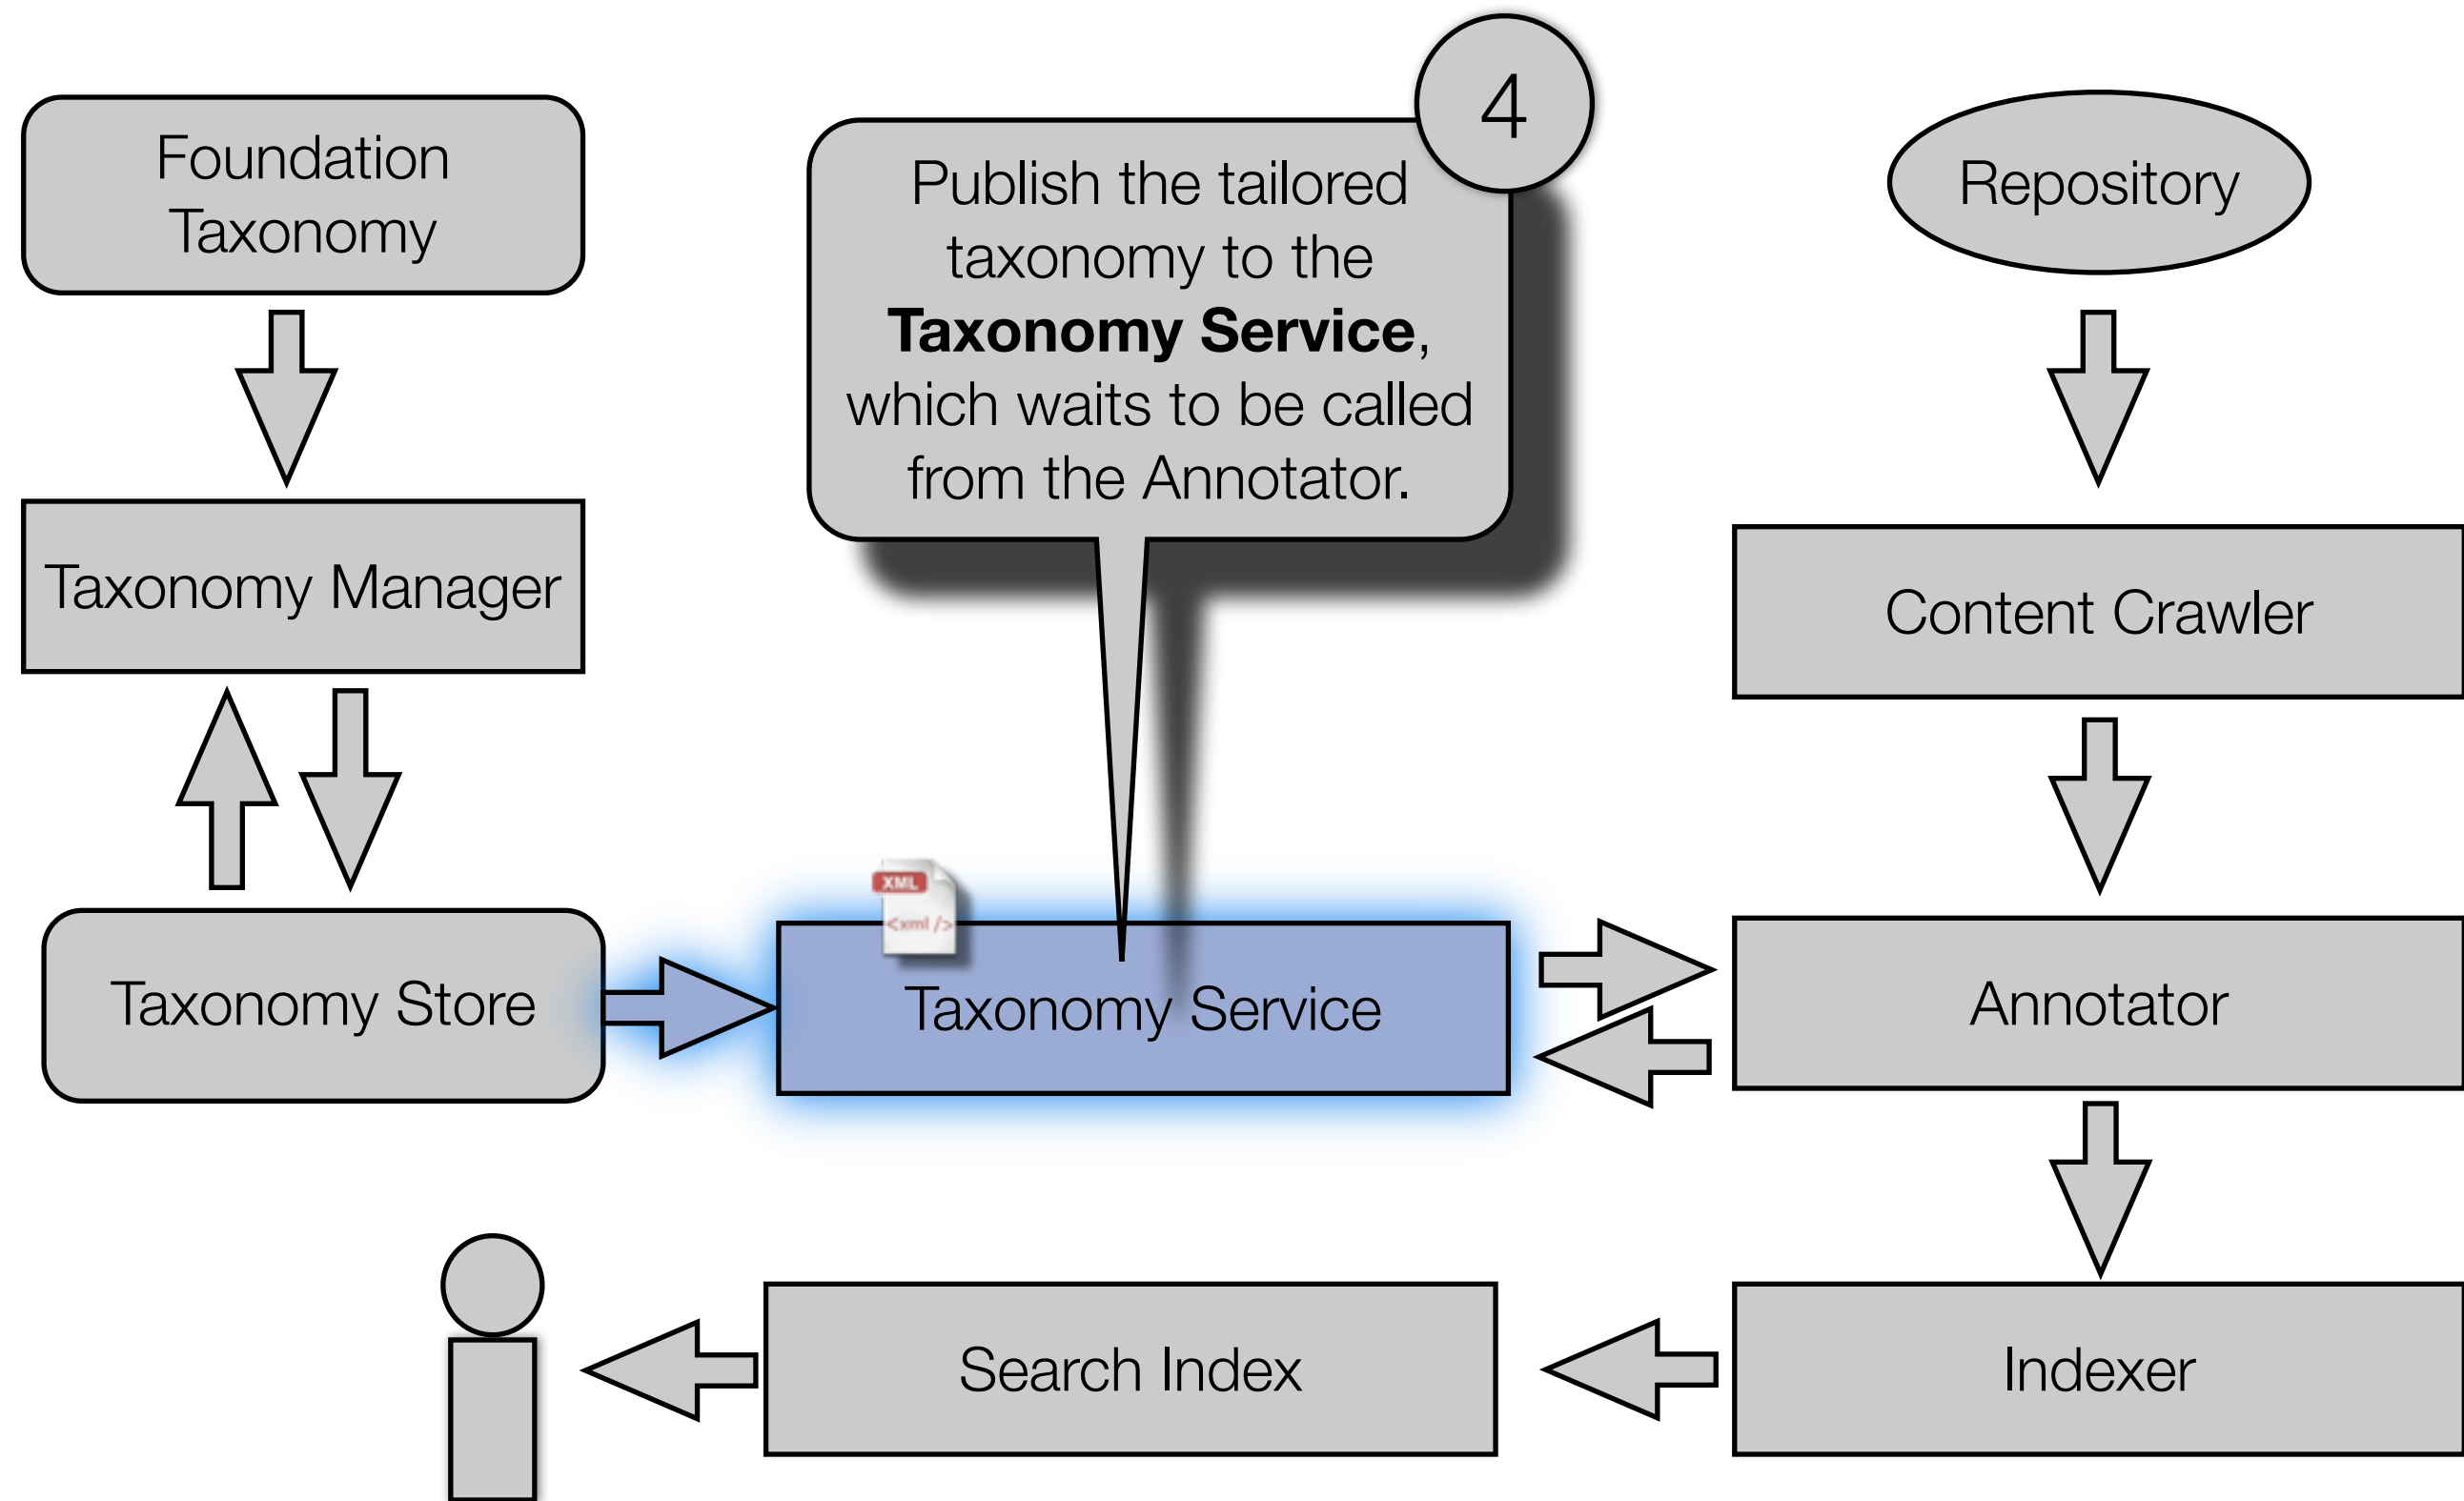

DATAFACET™

Precision Classification

DataFacet for Enterprise Search
Taxonomy Process Data Flow

The Macro Philosophy

- Provide **curated foundation taxonomies** for enterprise knowledge domains.
- Provide **auto-classification** of enterprise documents.
- Provide **taxonomy management tools** to customize and perfect the foundation taxonomies.
- Provide **intuitive navigation** and **information discovery** of enterprise documents.
- The end result: **extraordinary relevance** of search results for the enterprise user.

DATAFACET™ Enterprise Search Workflow

DATAFACET™ Enterprise Search Workflow

DATAFACET™ Enterprise Search Workflow

DATAFACET™ Enterprise Search Workflow

DATAFACET™ Enterprise Search Workflow

DATAFACET™ Enterprise Search Workflow