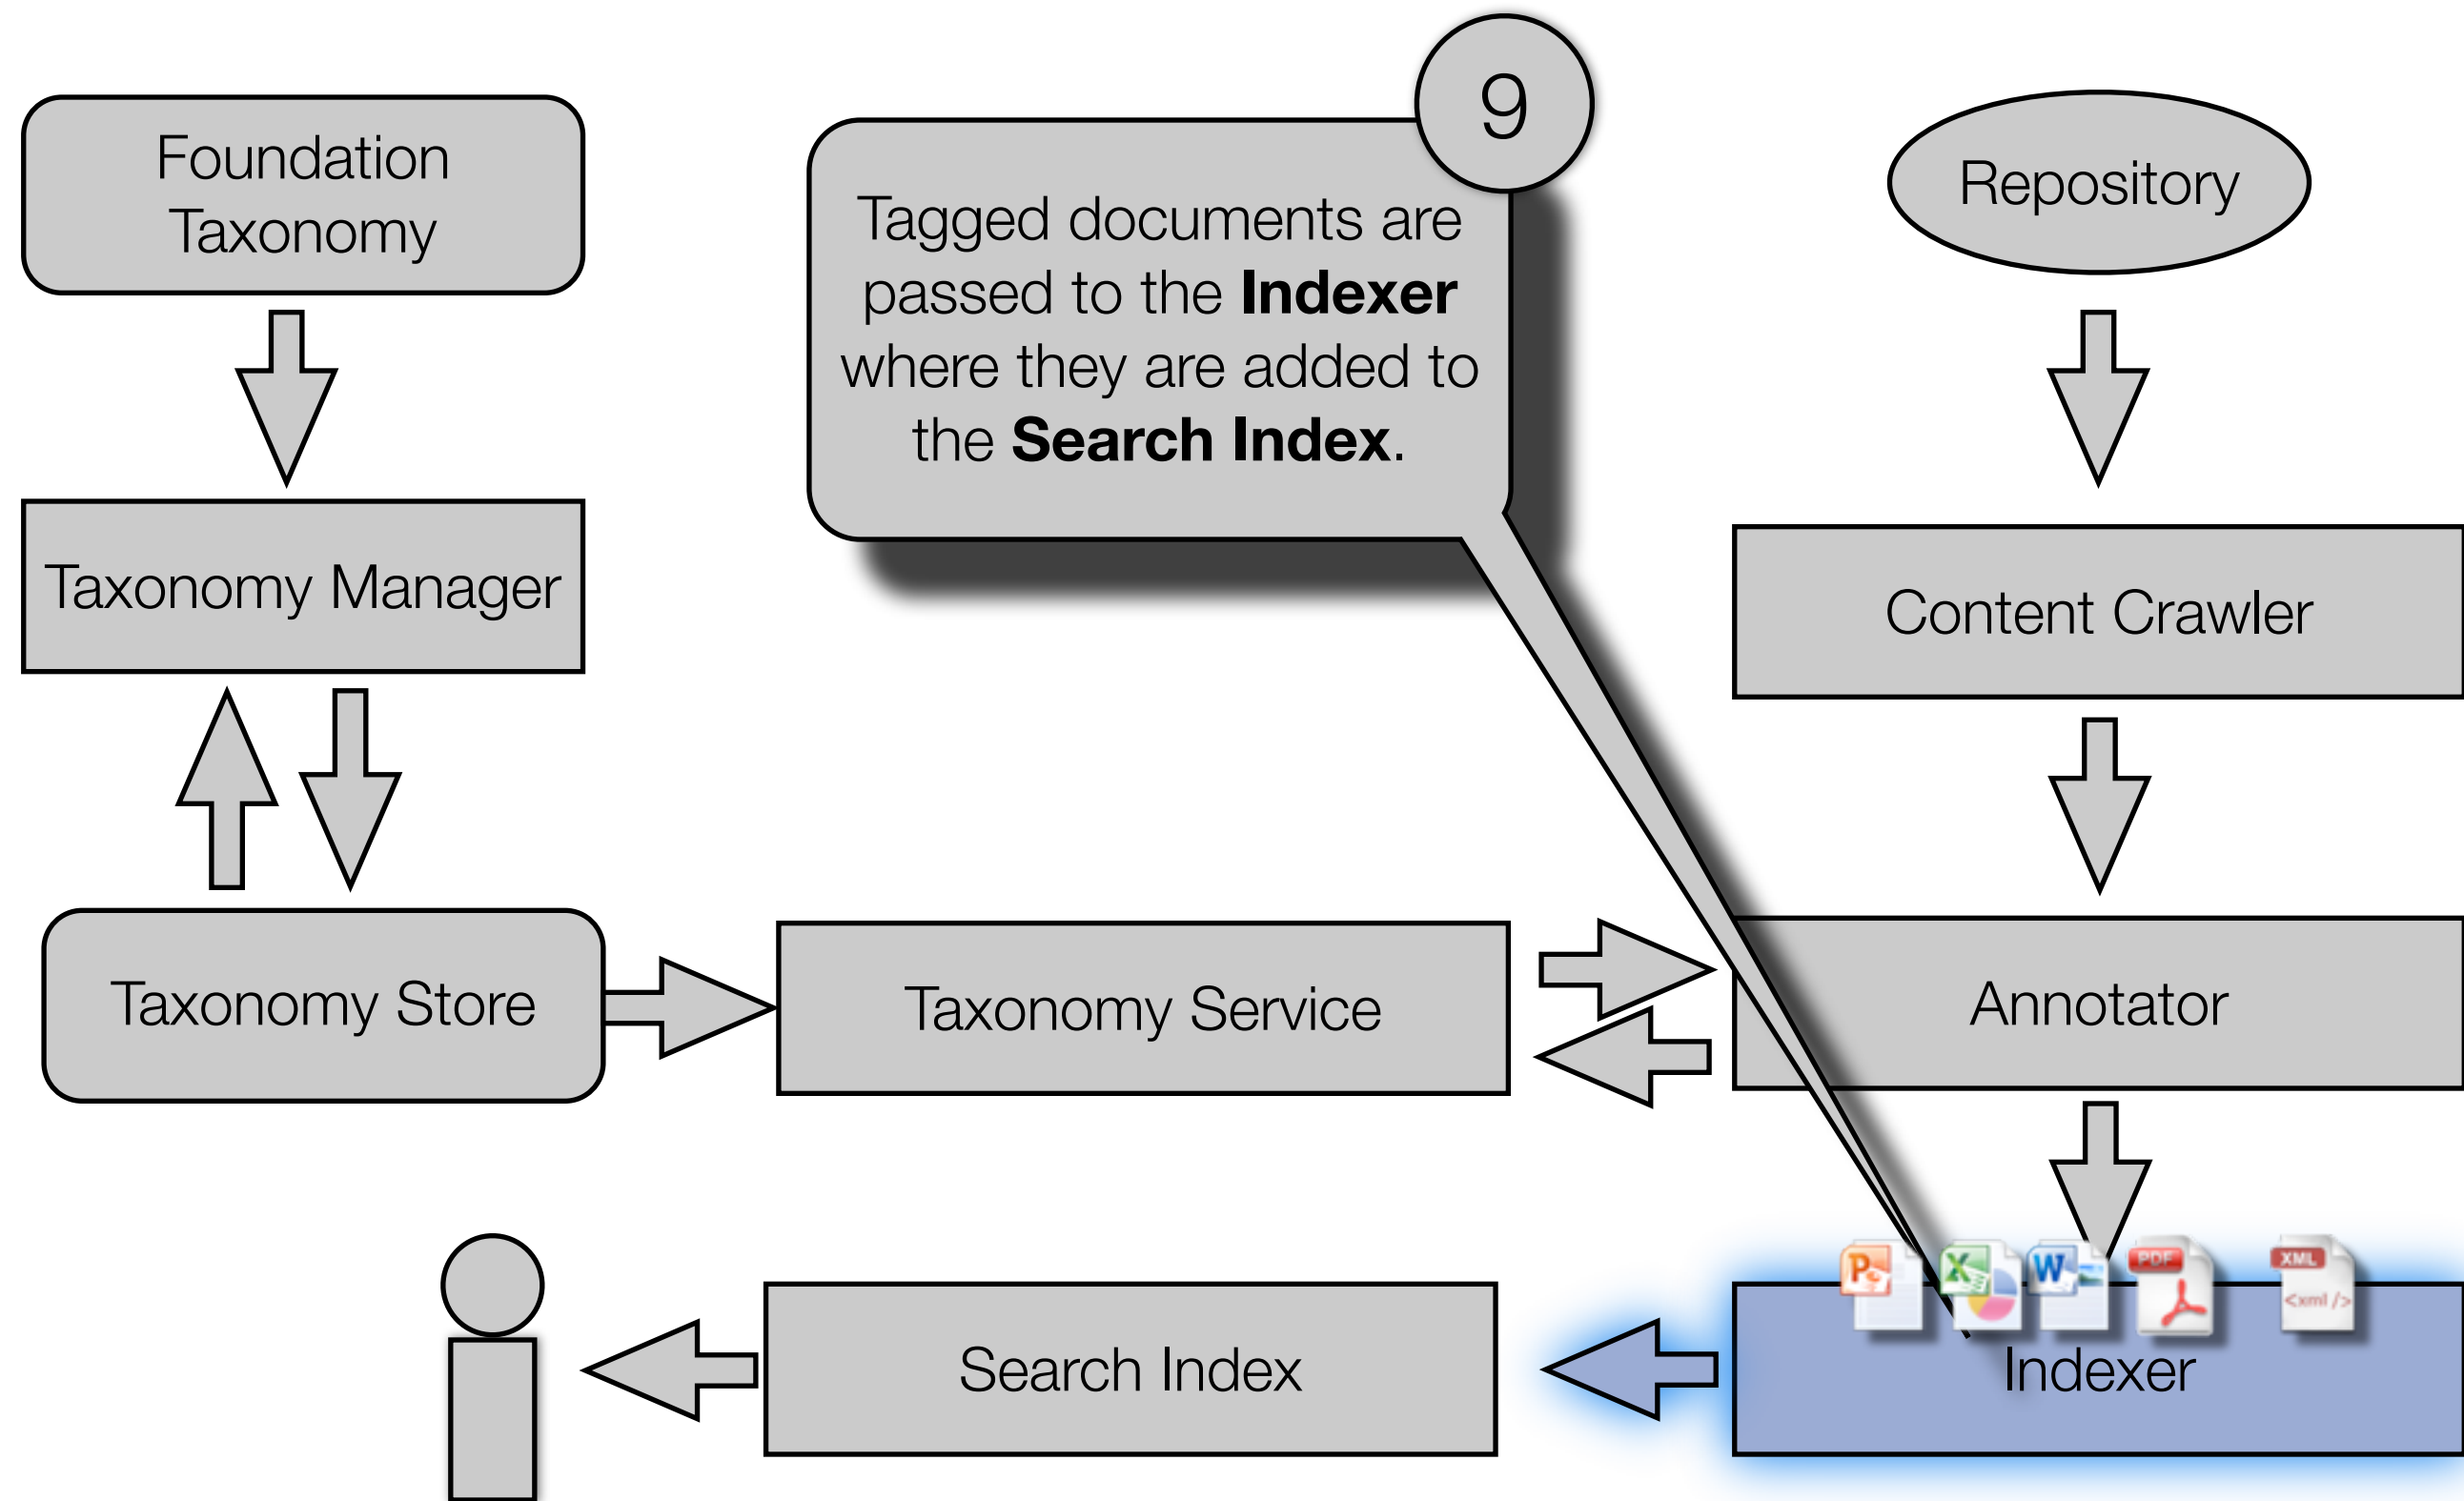

DATAFACET™

Precision Classification

DataFacet for Enterprise Search
Taxonomy Process Data Flow

The Macro Philosophy

- Provide **curated foundation taxonomies** for enterprise knowledge domains.
- Provide **auto-classification** of enterprise documents.
- Provide **taxonomy management tools** to customize and perfect the foundation taxonomies.
- Provide **intuitive navigation** and **information discovery** of enterprise documents.
- The end result: **extraordinary relevance** of search results for the enterprise user.

DATAFACET™ Enterprise Search Workflow

DATAFACET™ Enterprise Search Workflow

DATAFACET™ Enterprise Search Workflow

DATAFACET™ Enterprise Search Workflow

DATAFACET™ Enterprise Search Workflow

DATAFACET™ Enterprise Search Workflow