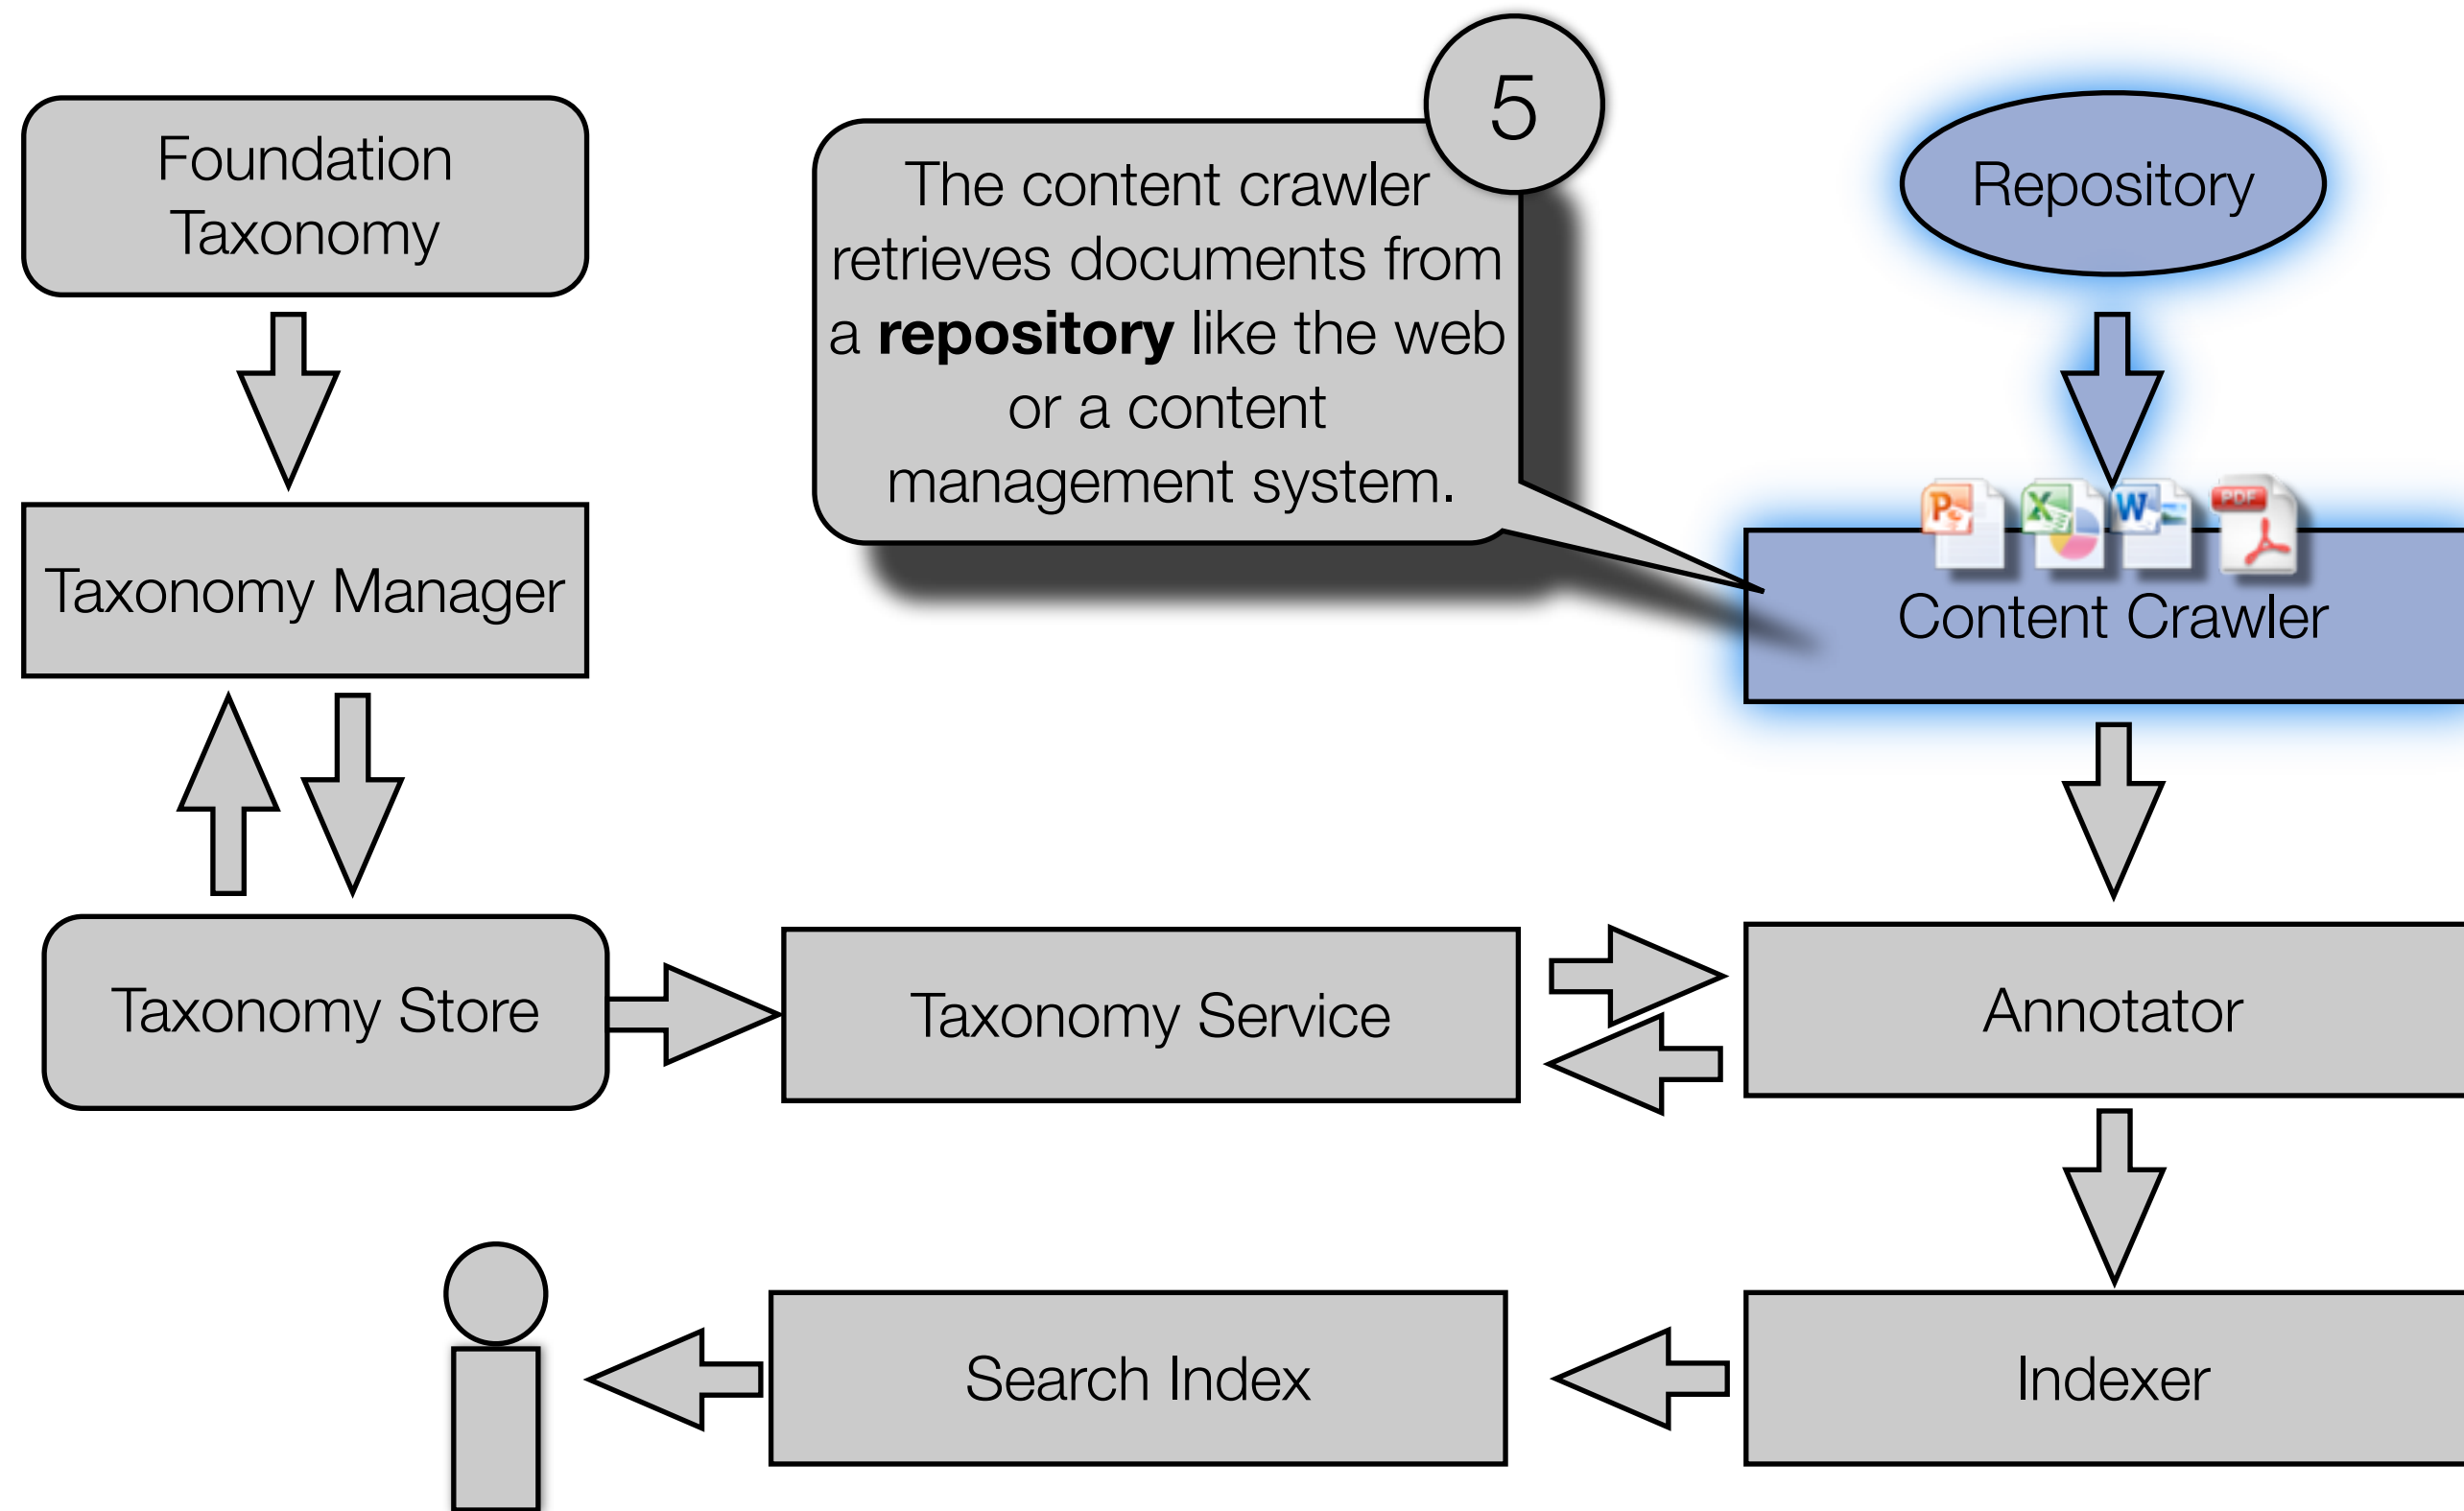

DATAFACET™

Precision Classification

DataFacet for Enterprise Search
Taxonomy Process Data Flow

The Macro Philosophy

- Provide **curated foundation taxonomies** for enterprise knowledge domains.
- Provide **auto-classification** of enterprise documents.
- Provide **taxonomy management tools** to customize and perfect the foundation taxonomies.
- Provide **intuitive navigation** and **information discovery** of enterprise documents.
- The end result: **extraordinary relevance** of search results for the enterprise user.

DATAFACET™ Enterprise Search Workflow

DATAFACET™ Enterprise Search Workflow

DATAFACET™ Enterprise Search Workflow

DATAFACET™ Enterprise Search Workflow

DATAFACET™ Enterprise Search Workflow

DATAFACET™ Enterprise Search Workflow