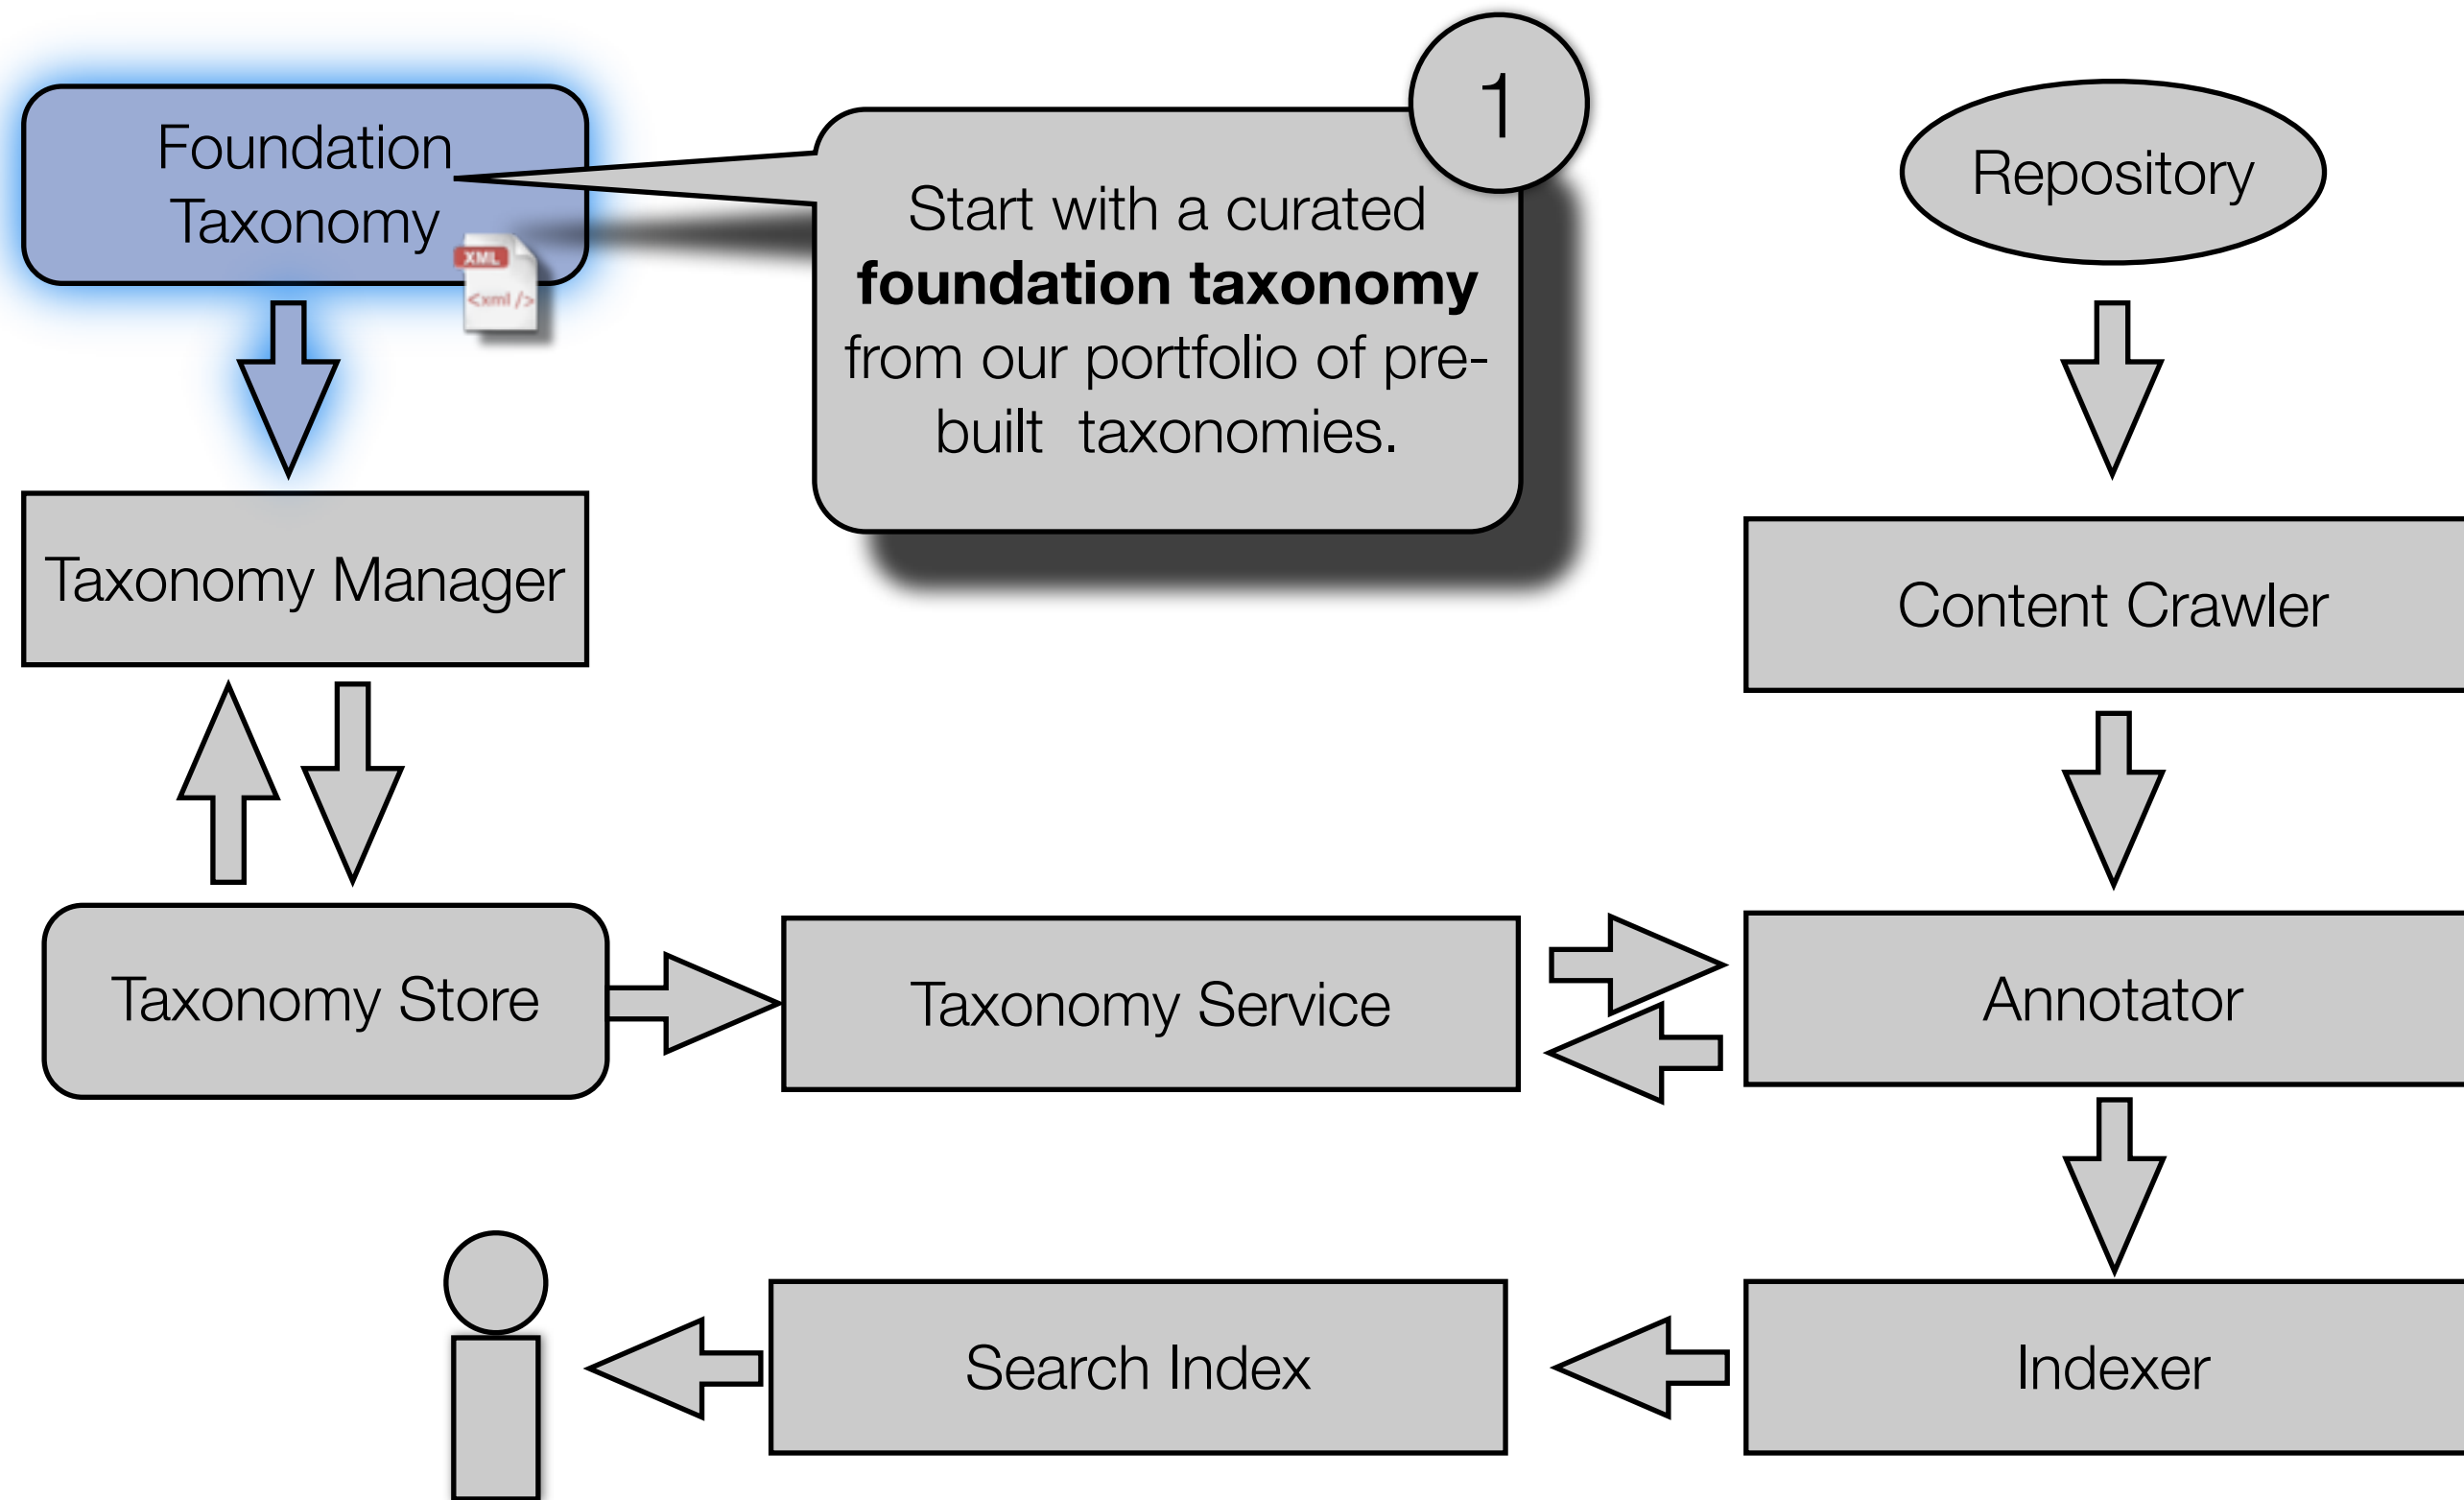

DATAFACET™

Precision Classification

DataFacet for Enterprise Search
Taxonomy Process Data Flow

The Macro Philosophy

- Provide **curated foundation taxonomies** for enterprise knowledge domains.
- Provide **auto-classification** of enterprise documents.
- Provide **taxonomy management tools** to customize and perfect the foundation taxonomies.
- Provide **intuitive navigation** and **information discovery** of enterprise documents.
- The end result: **extraordinary relevance** of search results for the enterprise user.

DATAFACET™ Enterprise Search Workflow

DATAFACET™ Enterprise Search Workflow

DATAFACET™ Enterprise Search Workflow

DATAFACET™ Enterprise Search Workflow

DATAFACET™ Enterprise Search Workflow

DATAFACET™ Enterprise Search Workflow