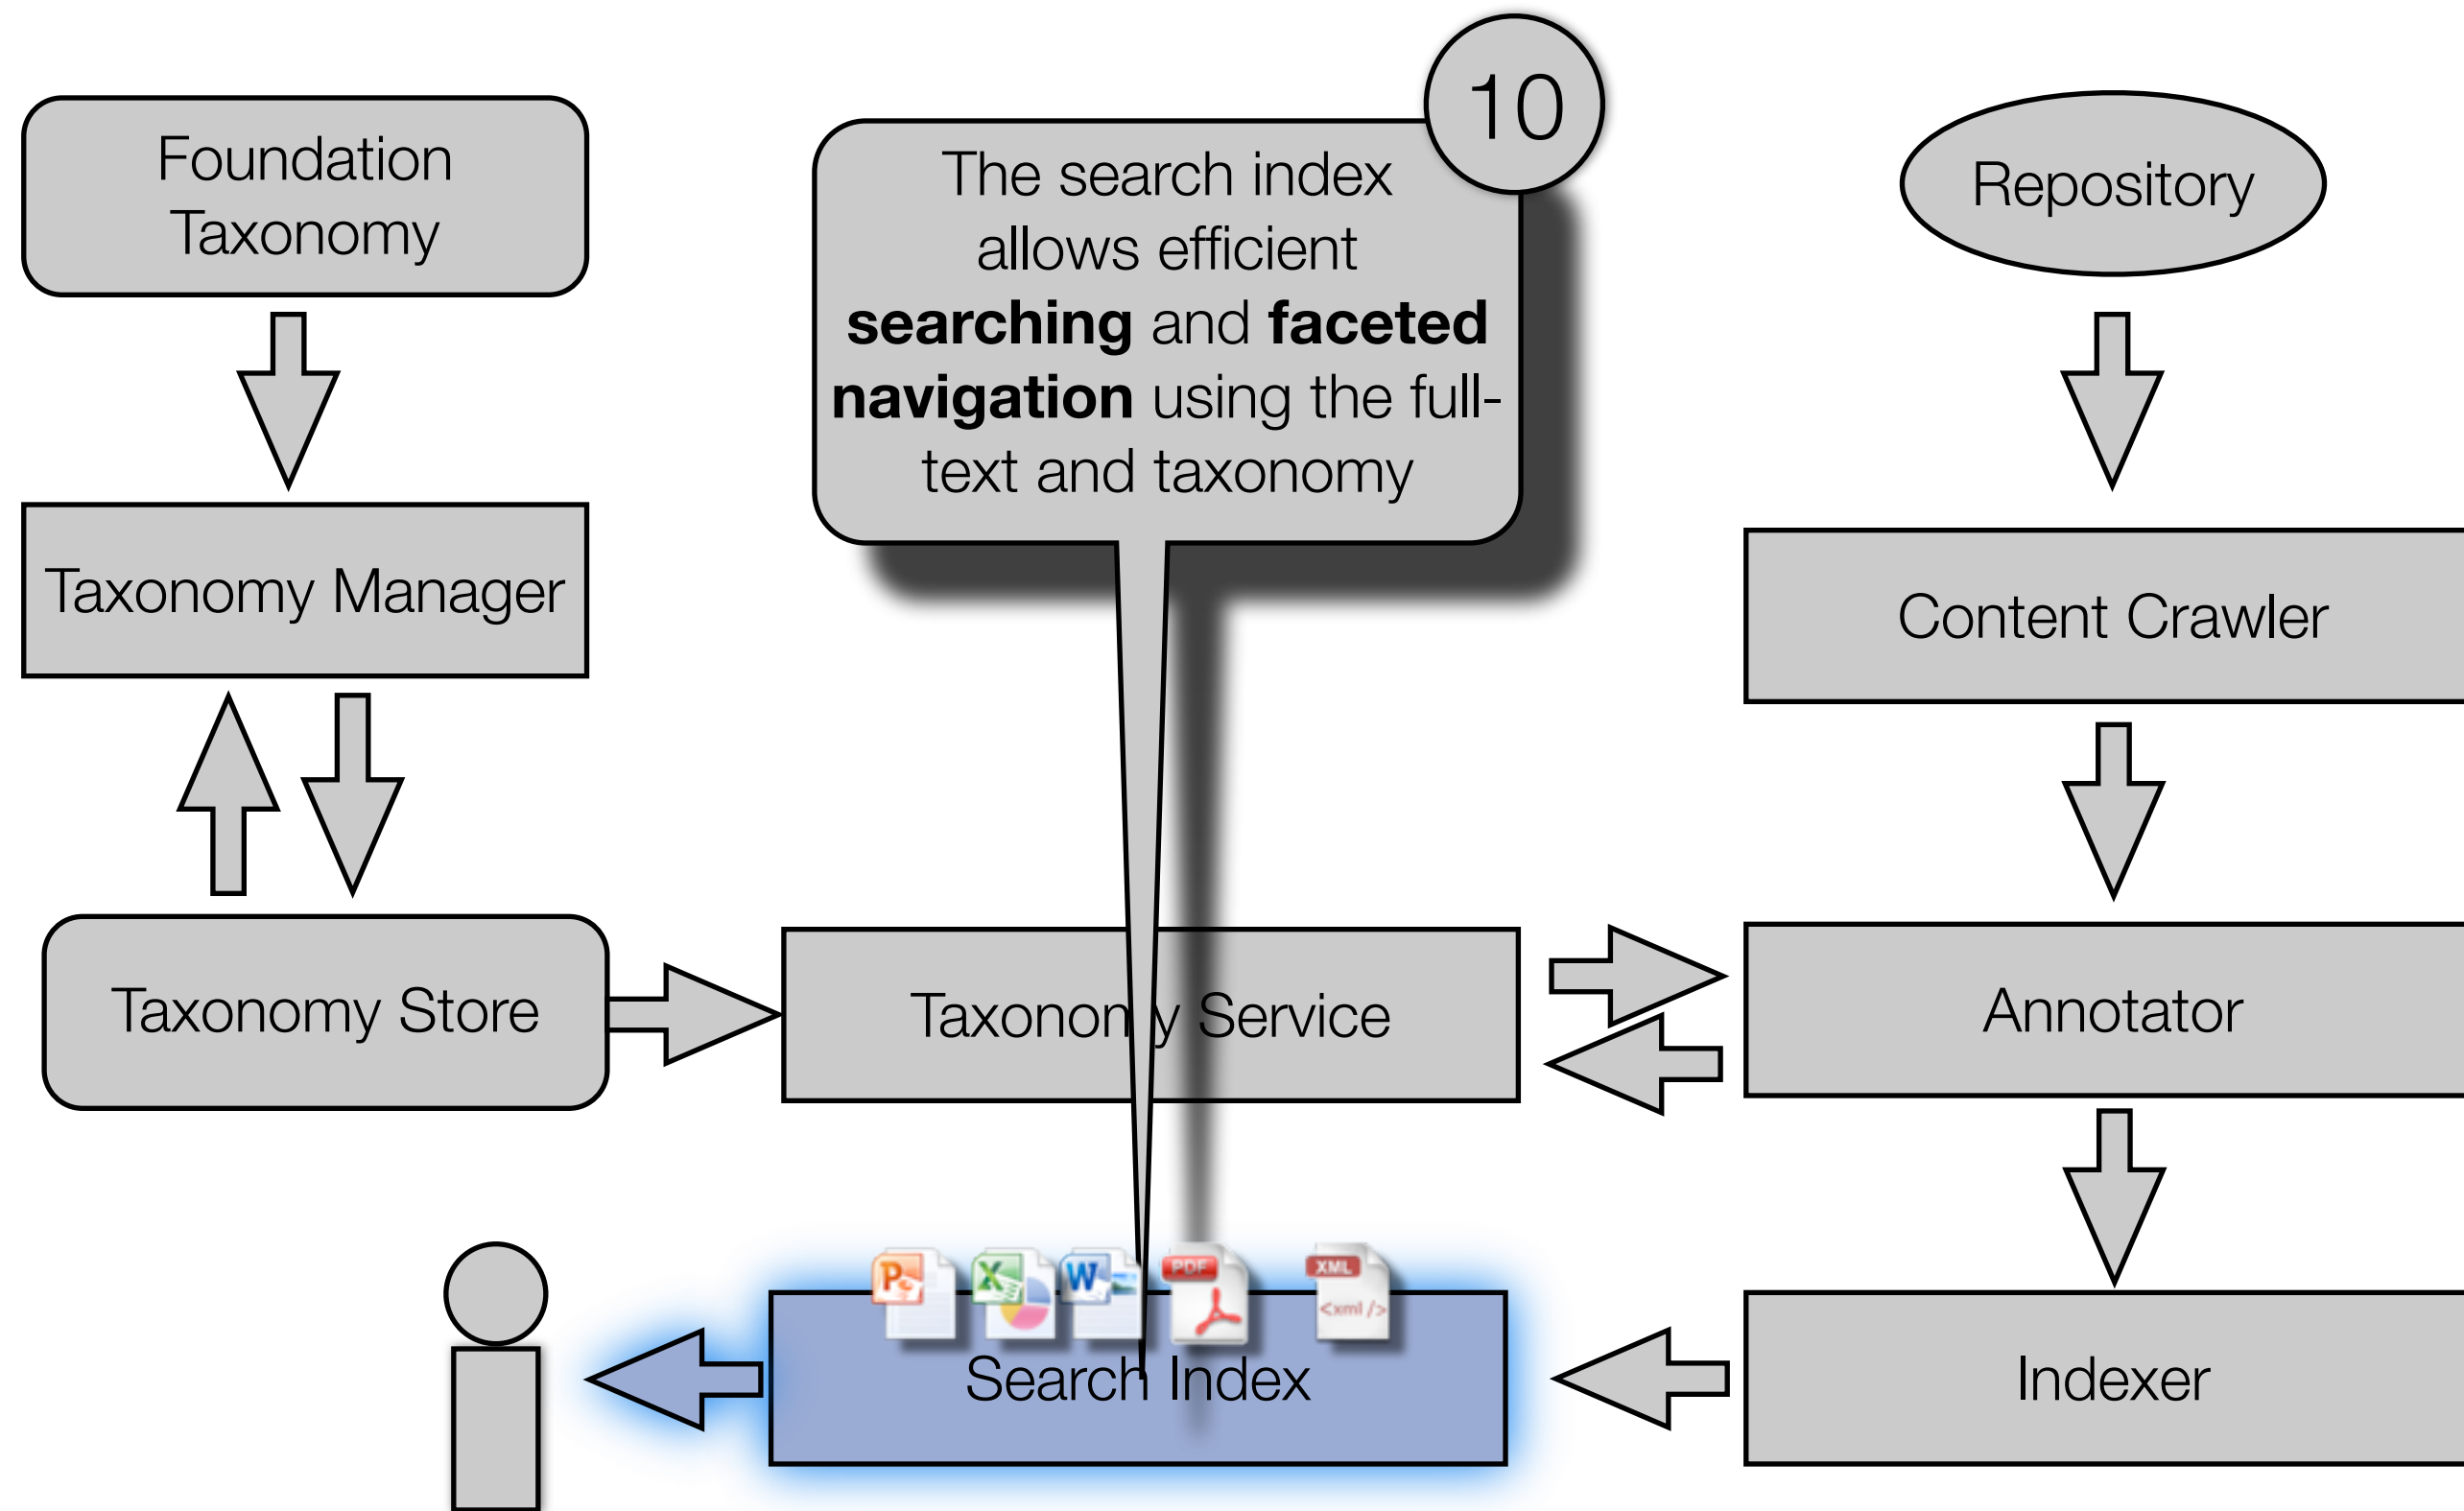

DATAFACET™

Precision Classification

DataFacet for Enterprise Search
Taxonomy Process Data Flow

The Macro Philosophy

- Provide **curated foundation taxonomies** for enterprise knowledge domains.
- Provide **auto-classification** of enterprise documents.
- Provide **taxonomy management tools** to customize and perfect the foundation taxonomies.
- Provide **intuitive navigation** and **information discovery** of enterprise documents.
- The end result: **extraordinary relevance** of search results for the enterprise user.

DATAFACET™ Enterprise Search Workflow

DATAFACET™ Enterprise Search Workflow

DATAFACET™ Enterprise Search Workflow

DATAFACET™ Enterprise Search Workflow

DATAFACET™ Enterprise Search Workflow

DATAFACET™ Enterprise Search Workflow