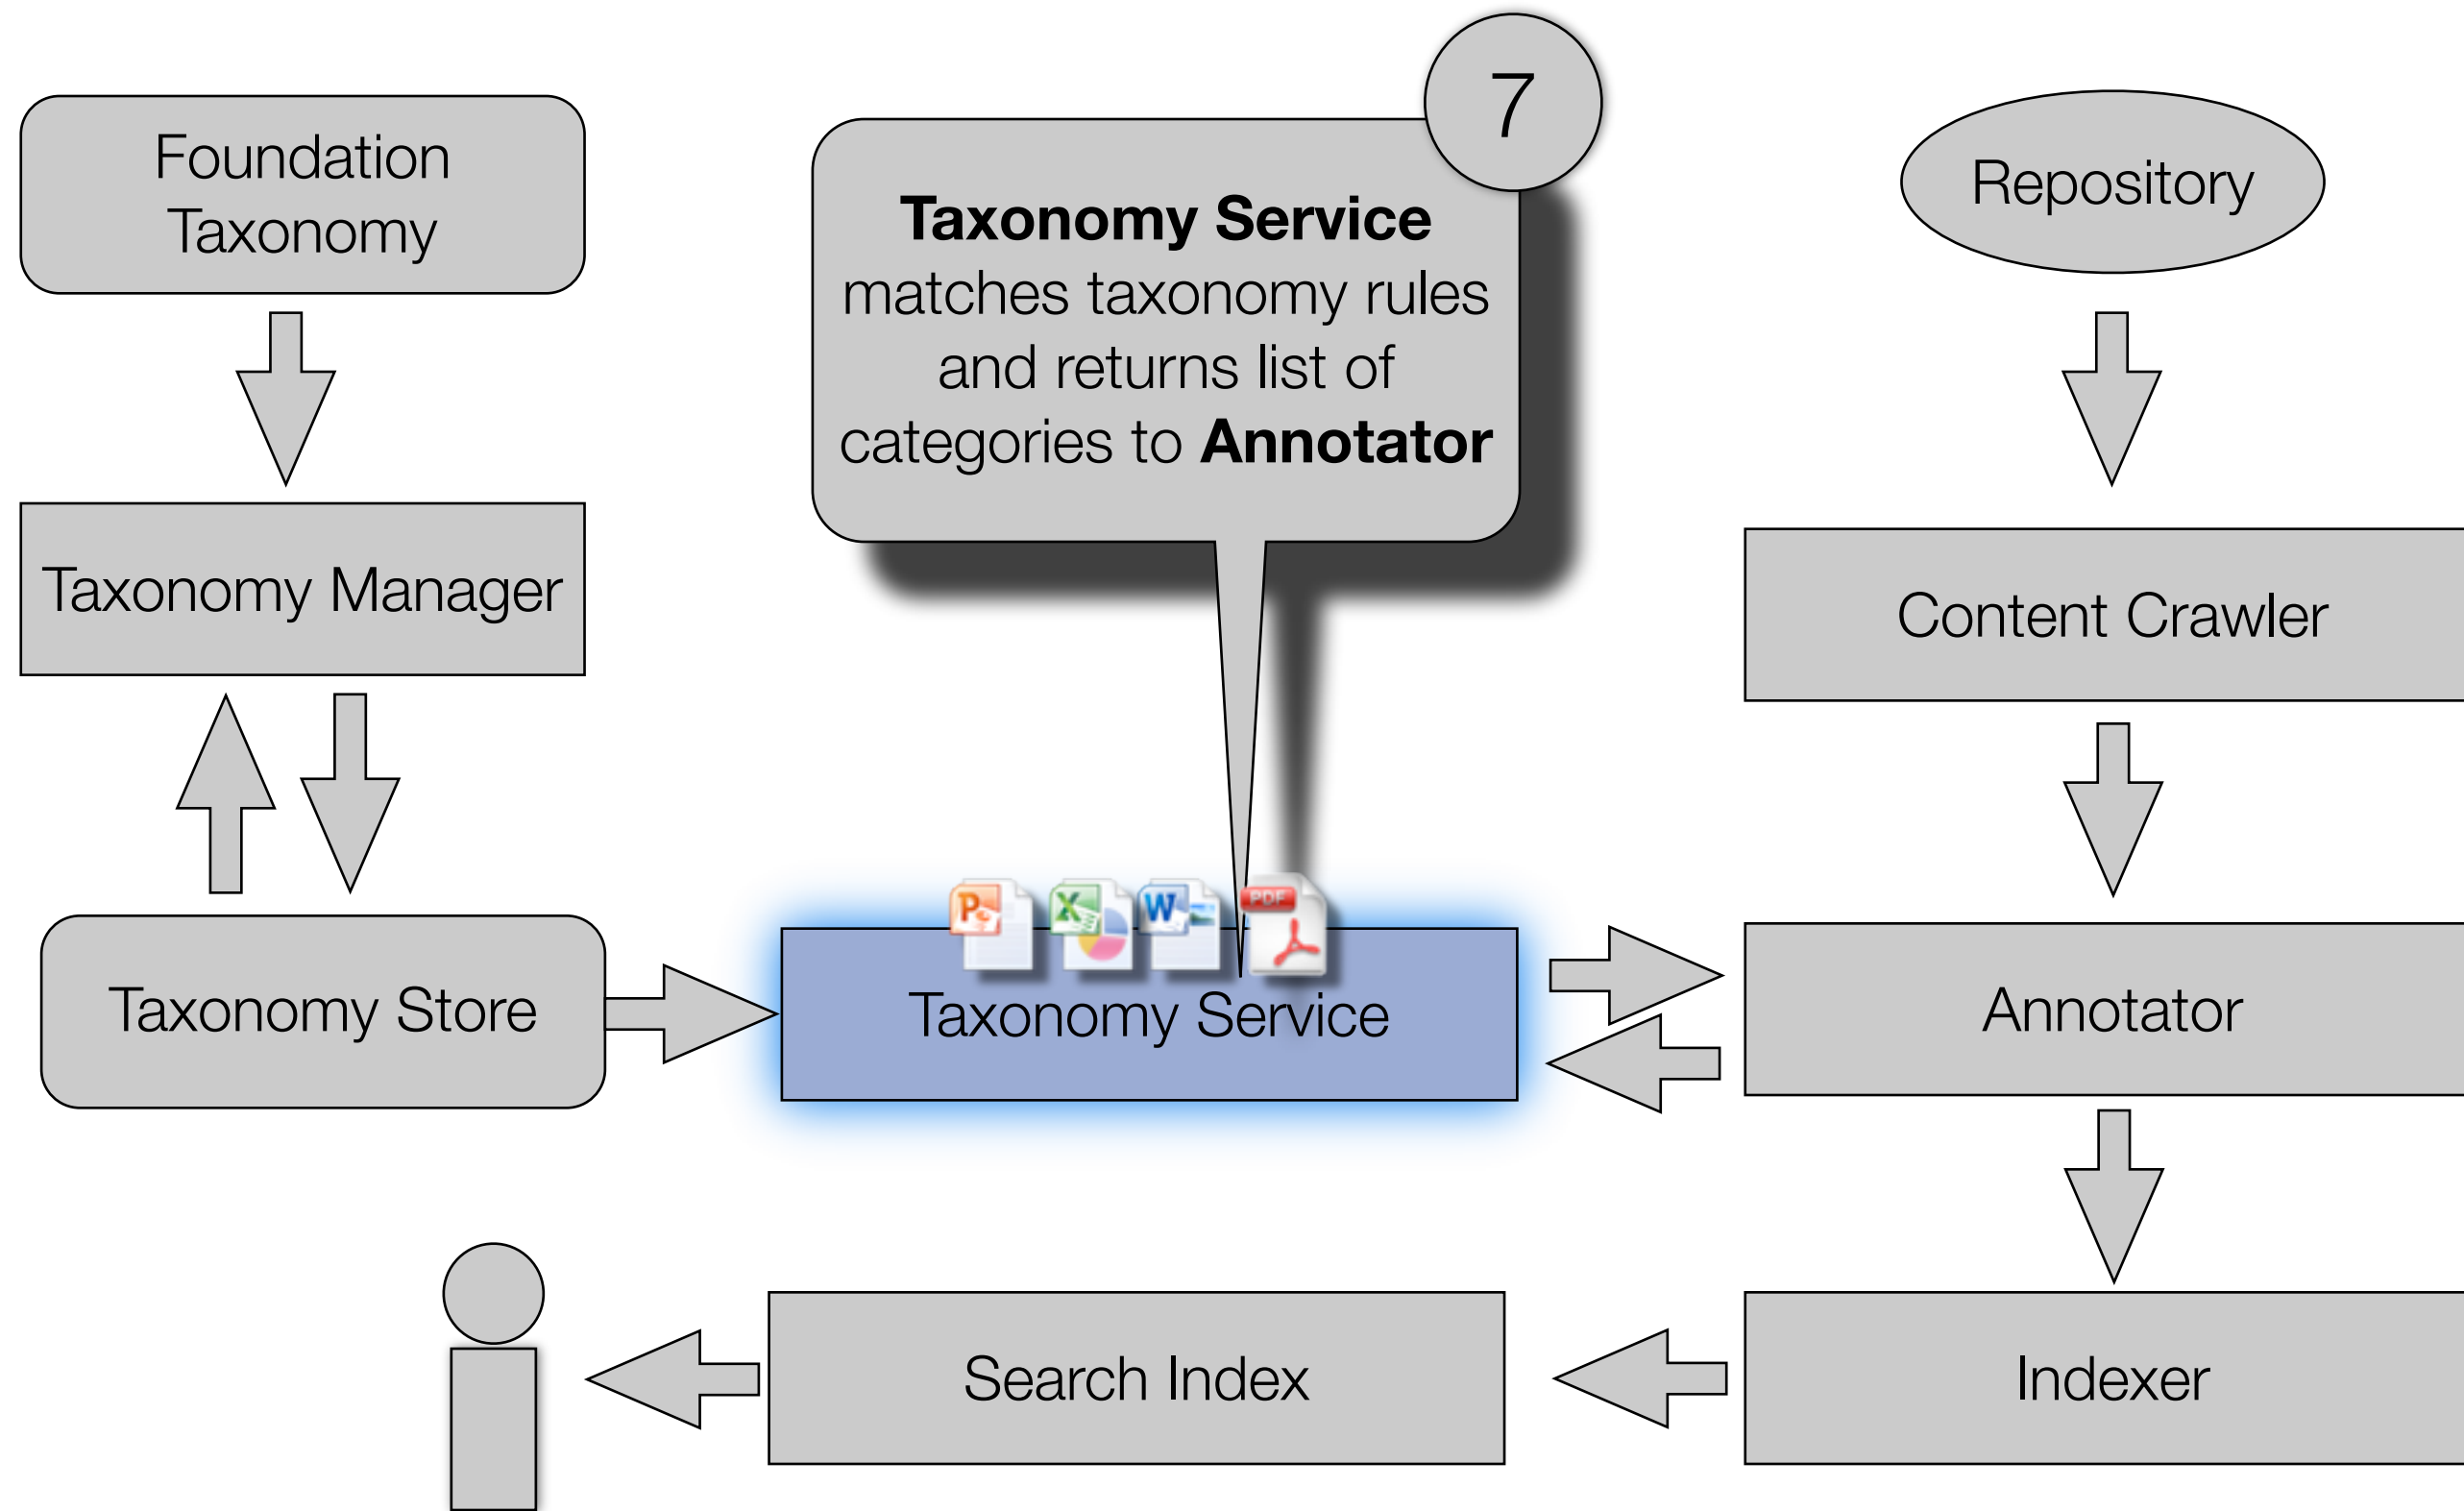

DATAFACET™

Precision Classification

DataFacet for Enterprise Search
Taxonomy Process Data Flow

The Macro Philosophy

- Provide **curated foundation taxonomies** for enterprise knowledge domains.
- Provide **auto-classification** of enterprise documents.
- Provide **taxonomy management tools** to customize and perfect the foundation taxonomies.
- Provide **intuitive navigation** and **information discovery** of enterprise documents.
- The end result: **extraordinary relevance** of search results for the enterprise user.

DATAFACET™ Enterprise Search Workflow

DATAFACET™ Enterprise Search Workflow

DATAFACET™ Enterprise Search Workflow

DATAFACET™ Enterprise Search Workflow

DATAFACET™ Enterprise Search Workflow

DATAFACET™ Enterprise Search Workflow