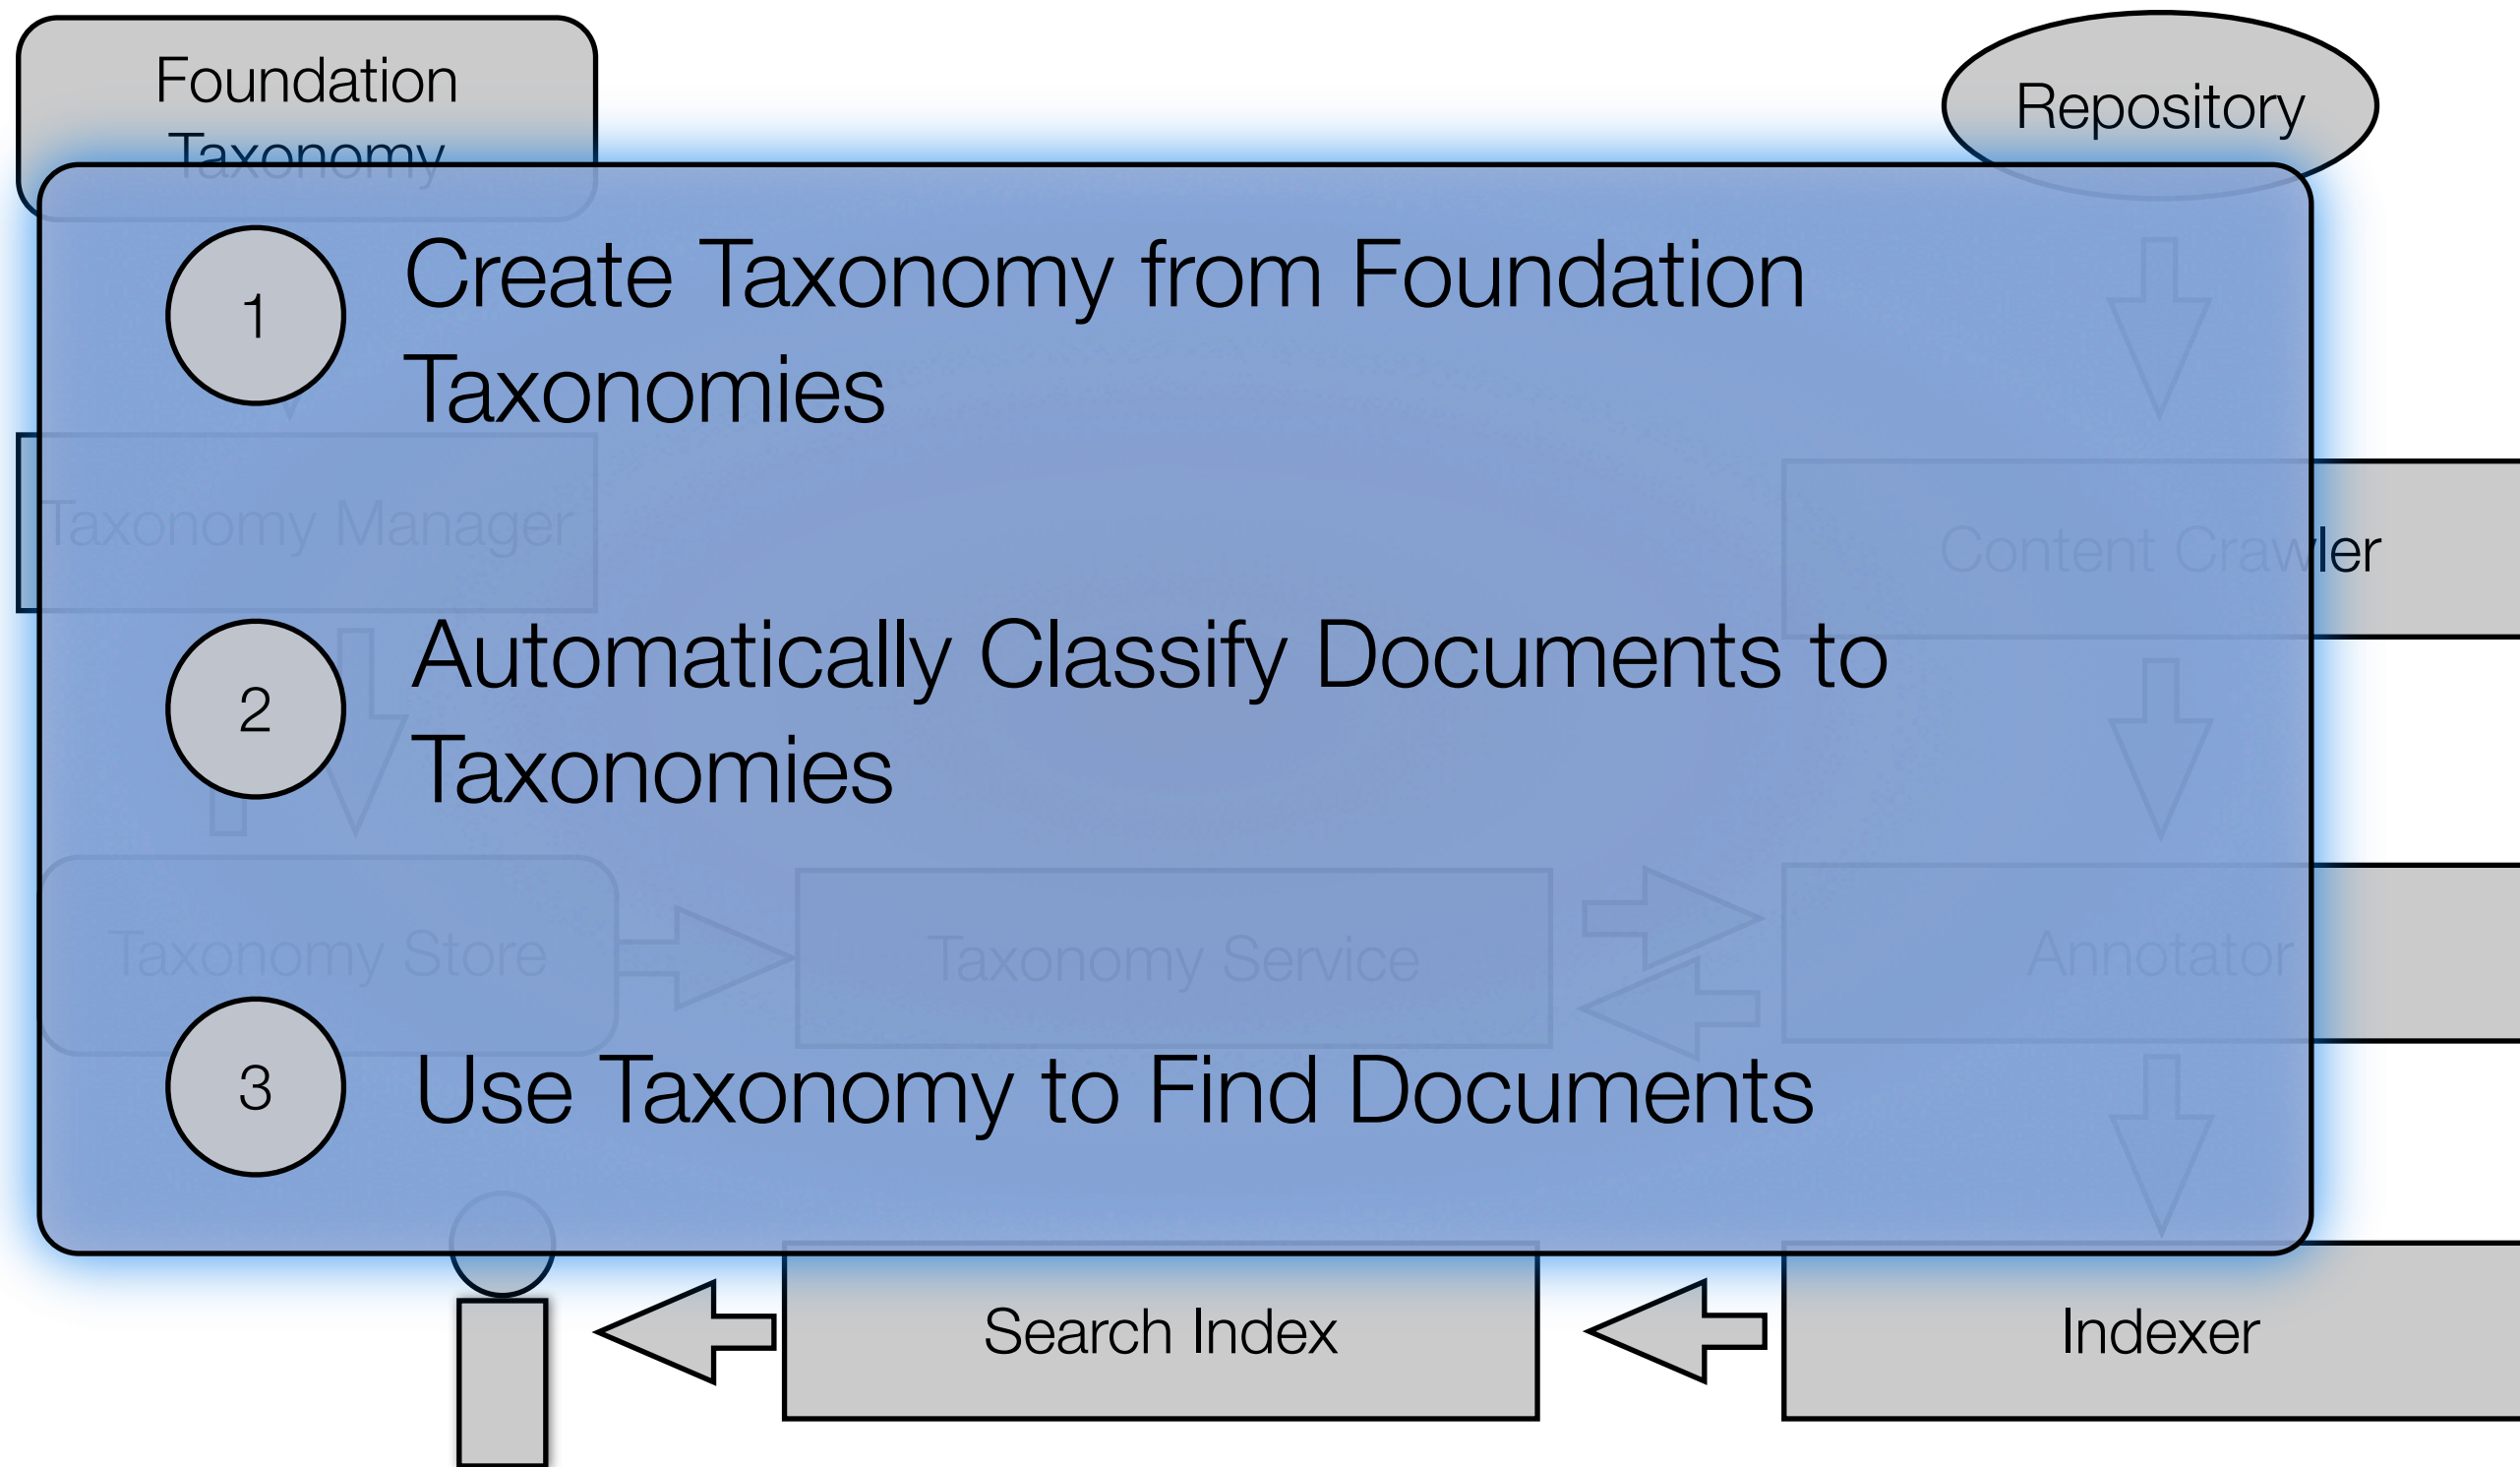

DATAFACET™

Precision Classification

DataFacet for Enterprise Search
Taxonomy Process Data Flow

The Macro Philosophy

- Provide **curated foundation taxonomies** for enterprise knowledge domains.
- Provide **auto-classification** of enterprise documents.
- Provide **taxonomy management tools** to customize and perfect the foundation taxonomies.
- Provide **intuitive navigation** and **information discovery** of enterprise documents.
- The end result: **extraordinary relevance** of search results for the enterprise user.

DATAFACET™ Enterprise Search Workflow

DATAFACET™ Enterprise Search Workflow

DATAFACET™ Enterprise Search Workflow

DATAFACET™ Enterprise Search Workflow

DATAFACET™ Enterprise Search Workflow

DATAFACET™ Enterprise Search Workflow