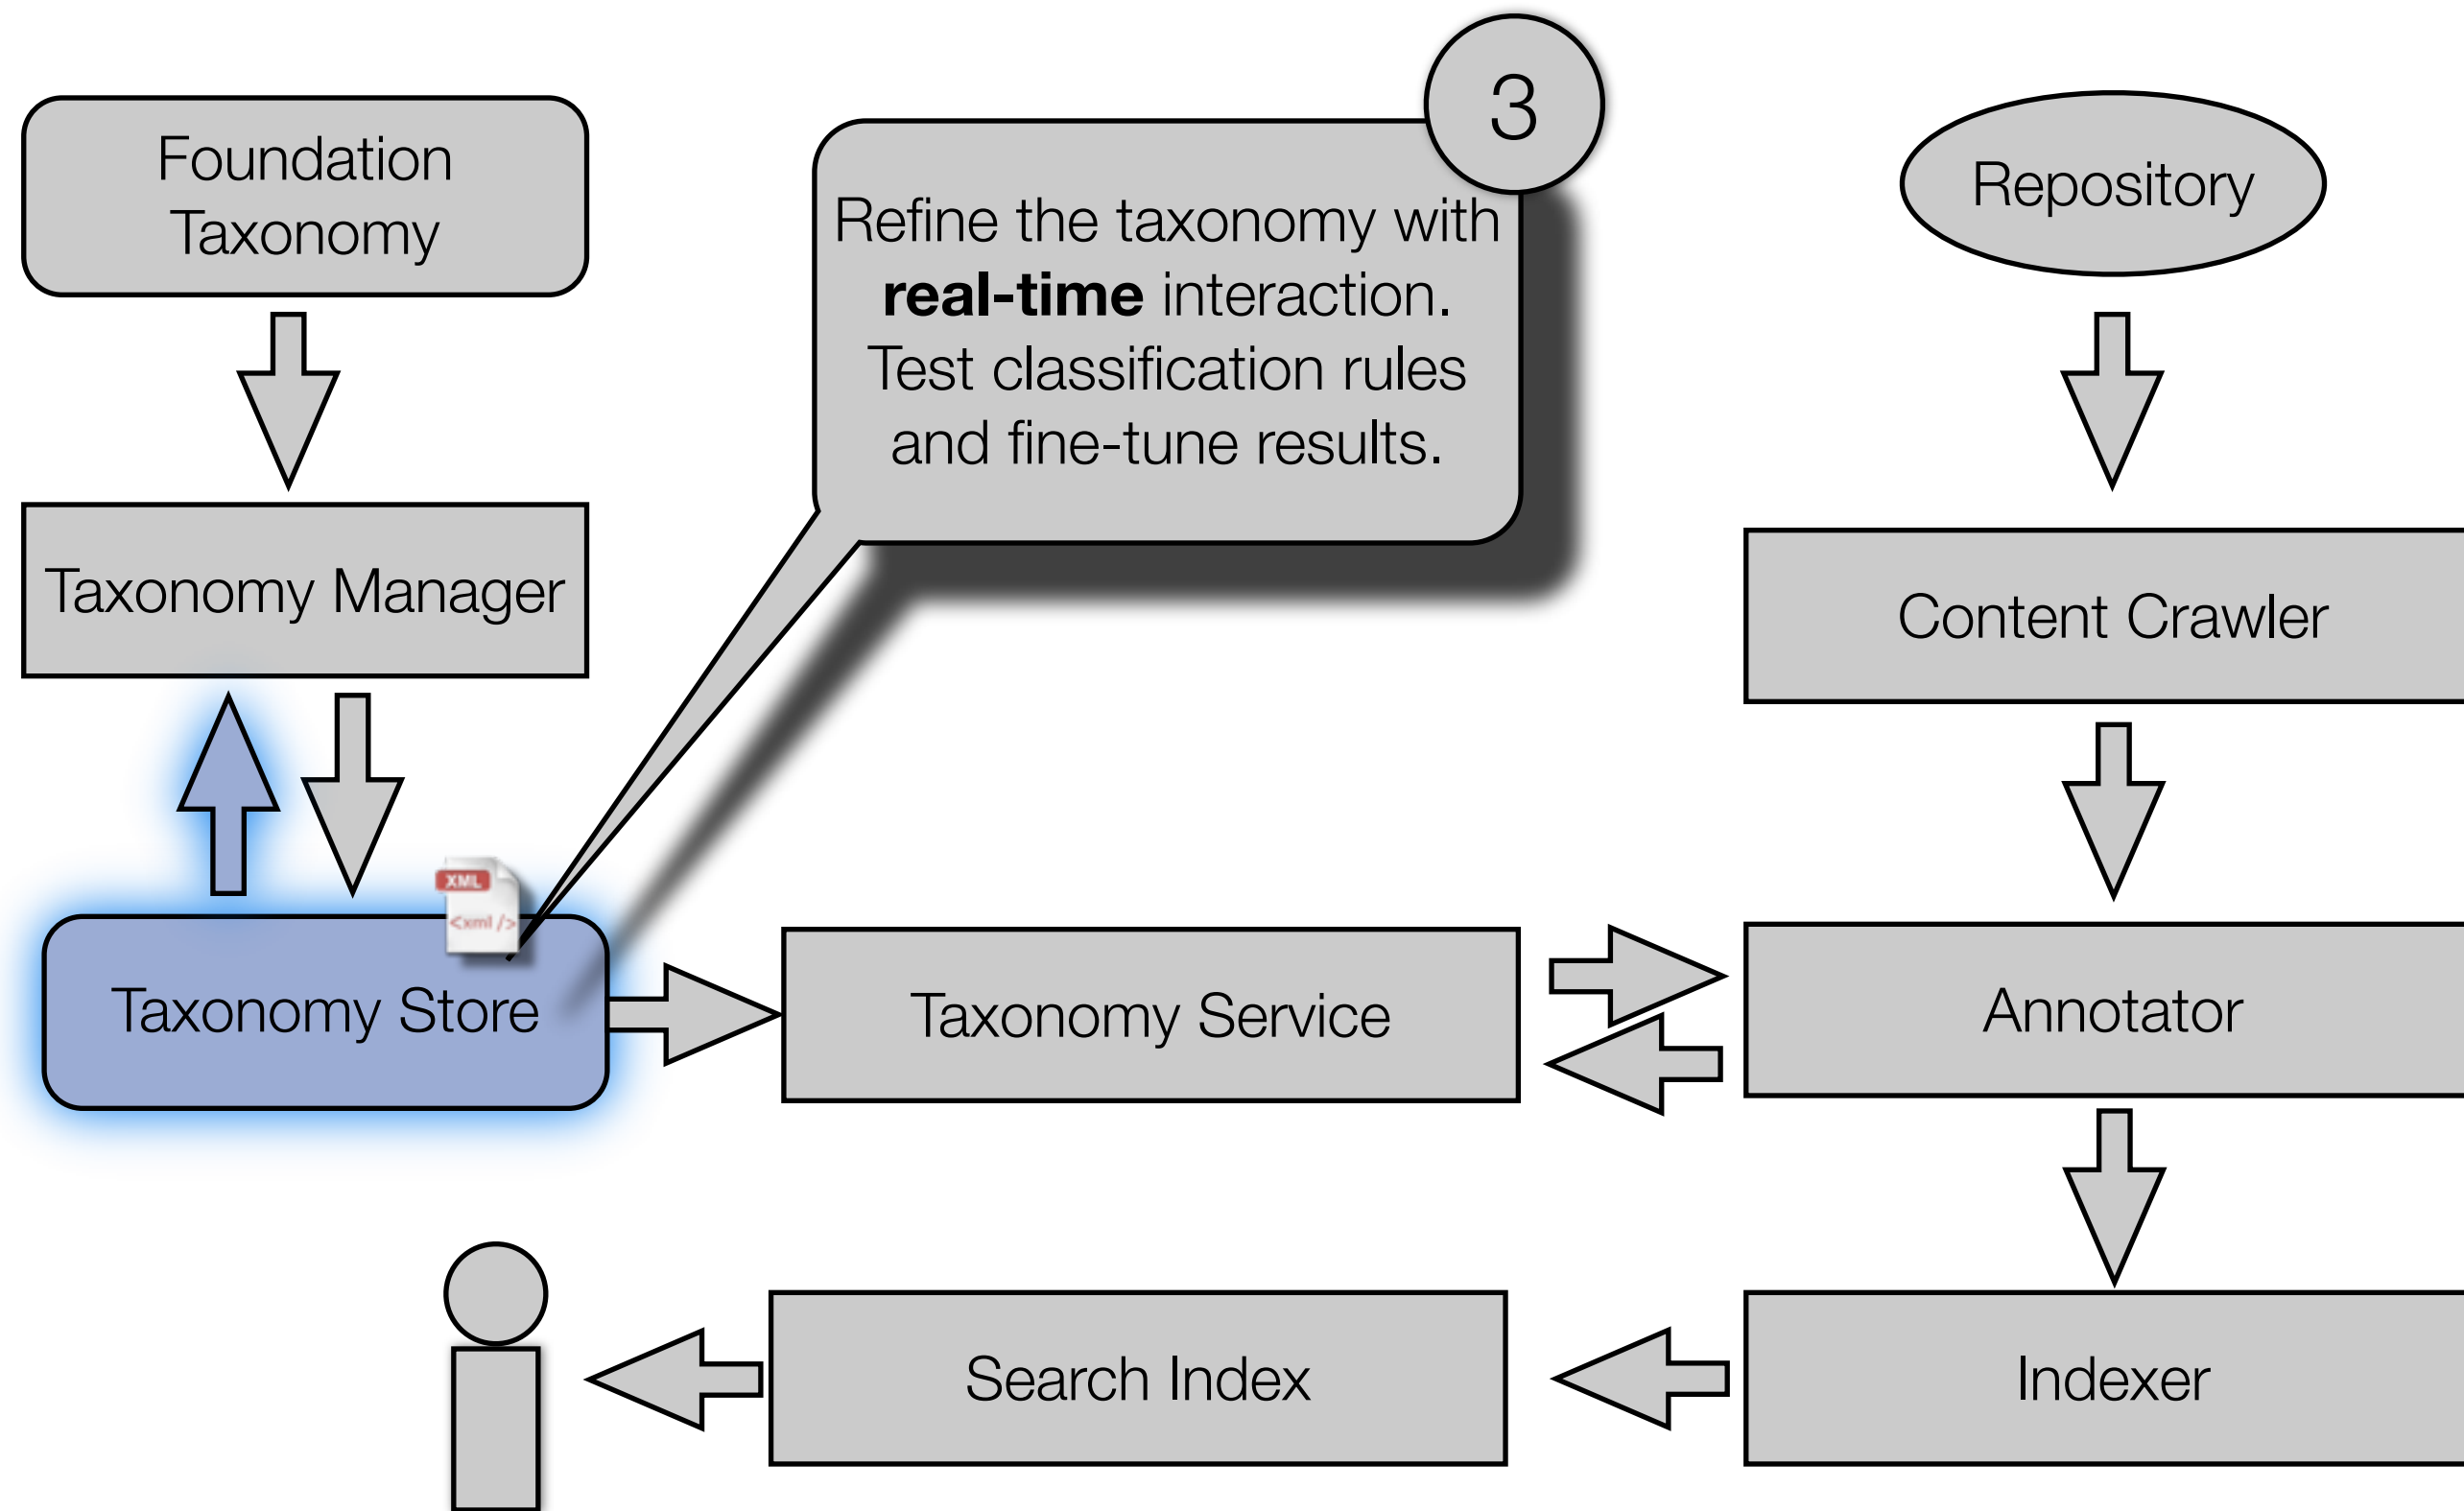

DATAFACET™

Precision Classification

DataFacet for Enterprise Search
Taxonomy Process Data Flow

The Macro Philosophy

- Provide **curated foundation taxonomies** for enterprise knowledge domains.
- Provide **auto-classification** of enterprise documents.
- Provide **taxonomy management tools** to customize and perfect the foundation taxonomies.
- Provide **intuitive navigation** and **information discovery** of enterprise documents.
- The end result: **extraordinary relevance** of search results for the enterprise user.

DATAFACET™ Enterprise Search Workflow

DATAFACET™ Enterprise Search Workflow

DATAFACET™ Enterprise Search Workflow

DATAFACET™ Enterprise Search Workflow

DATAFACET™ Enterprise Search Workflow

DATAFACET™ Enterprise Search Workflow