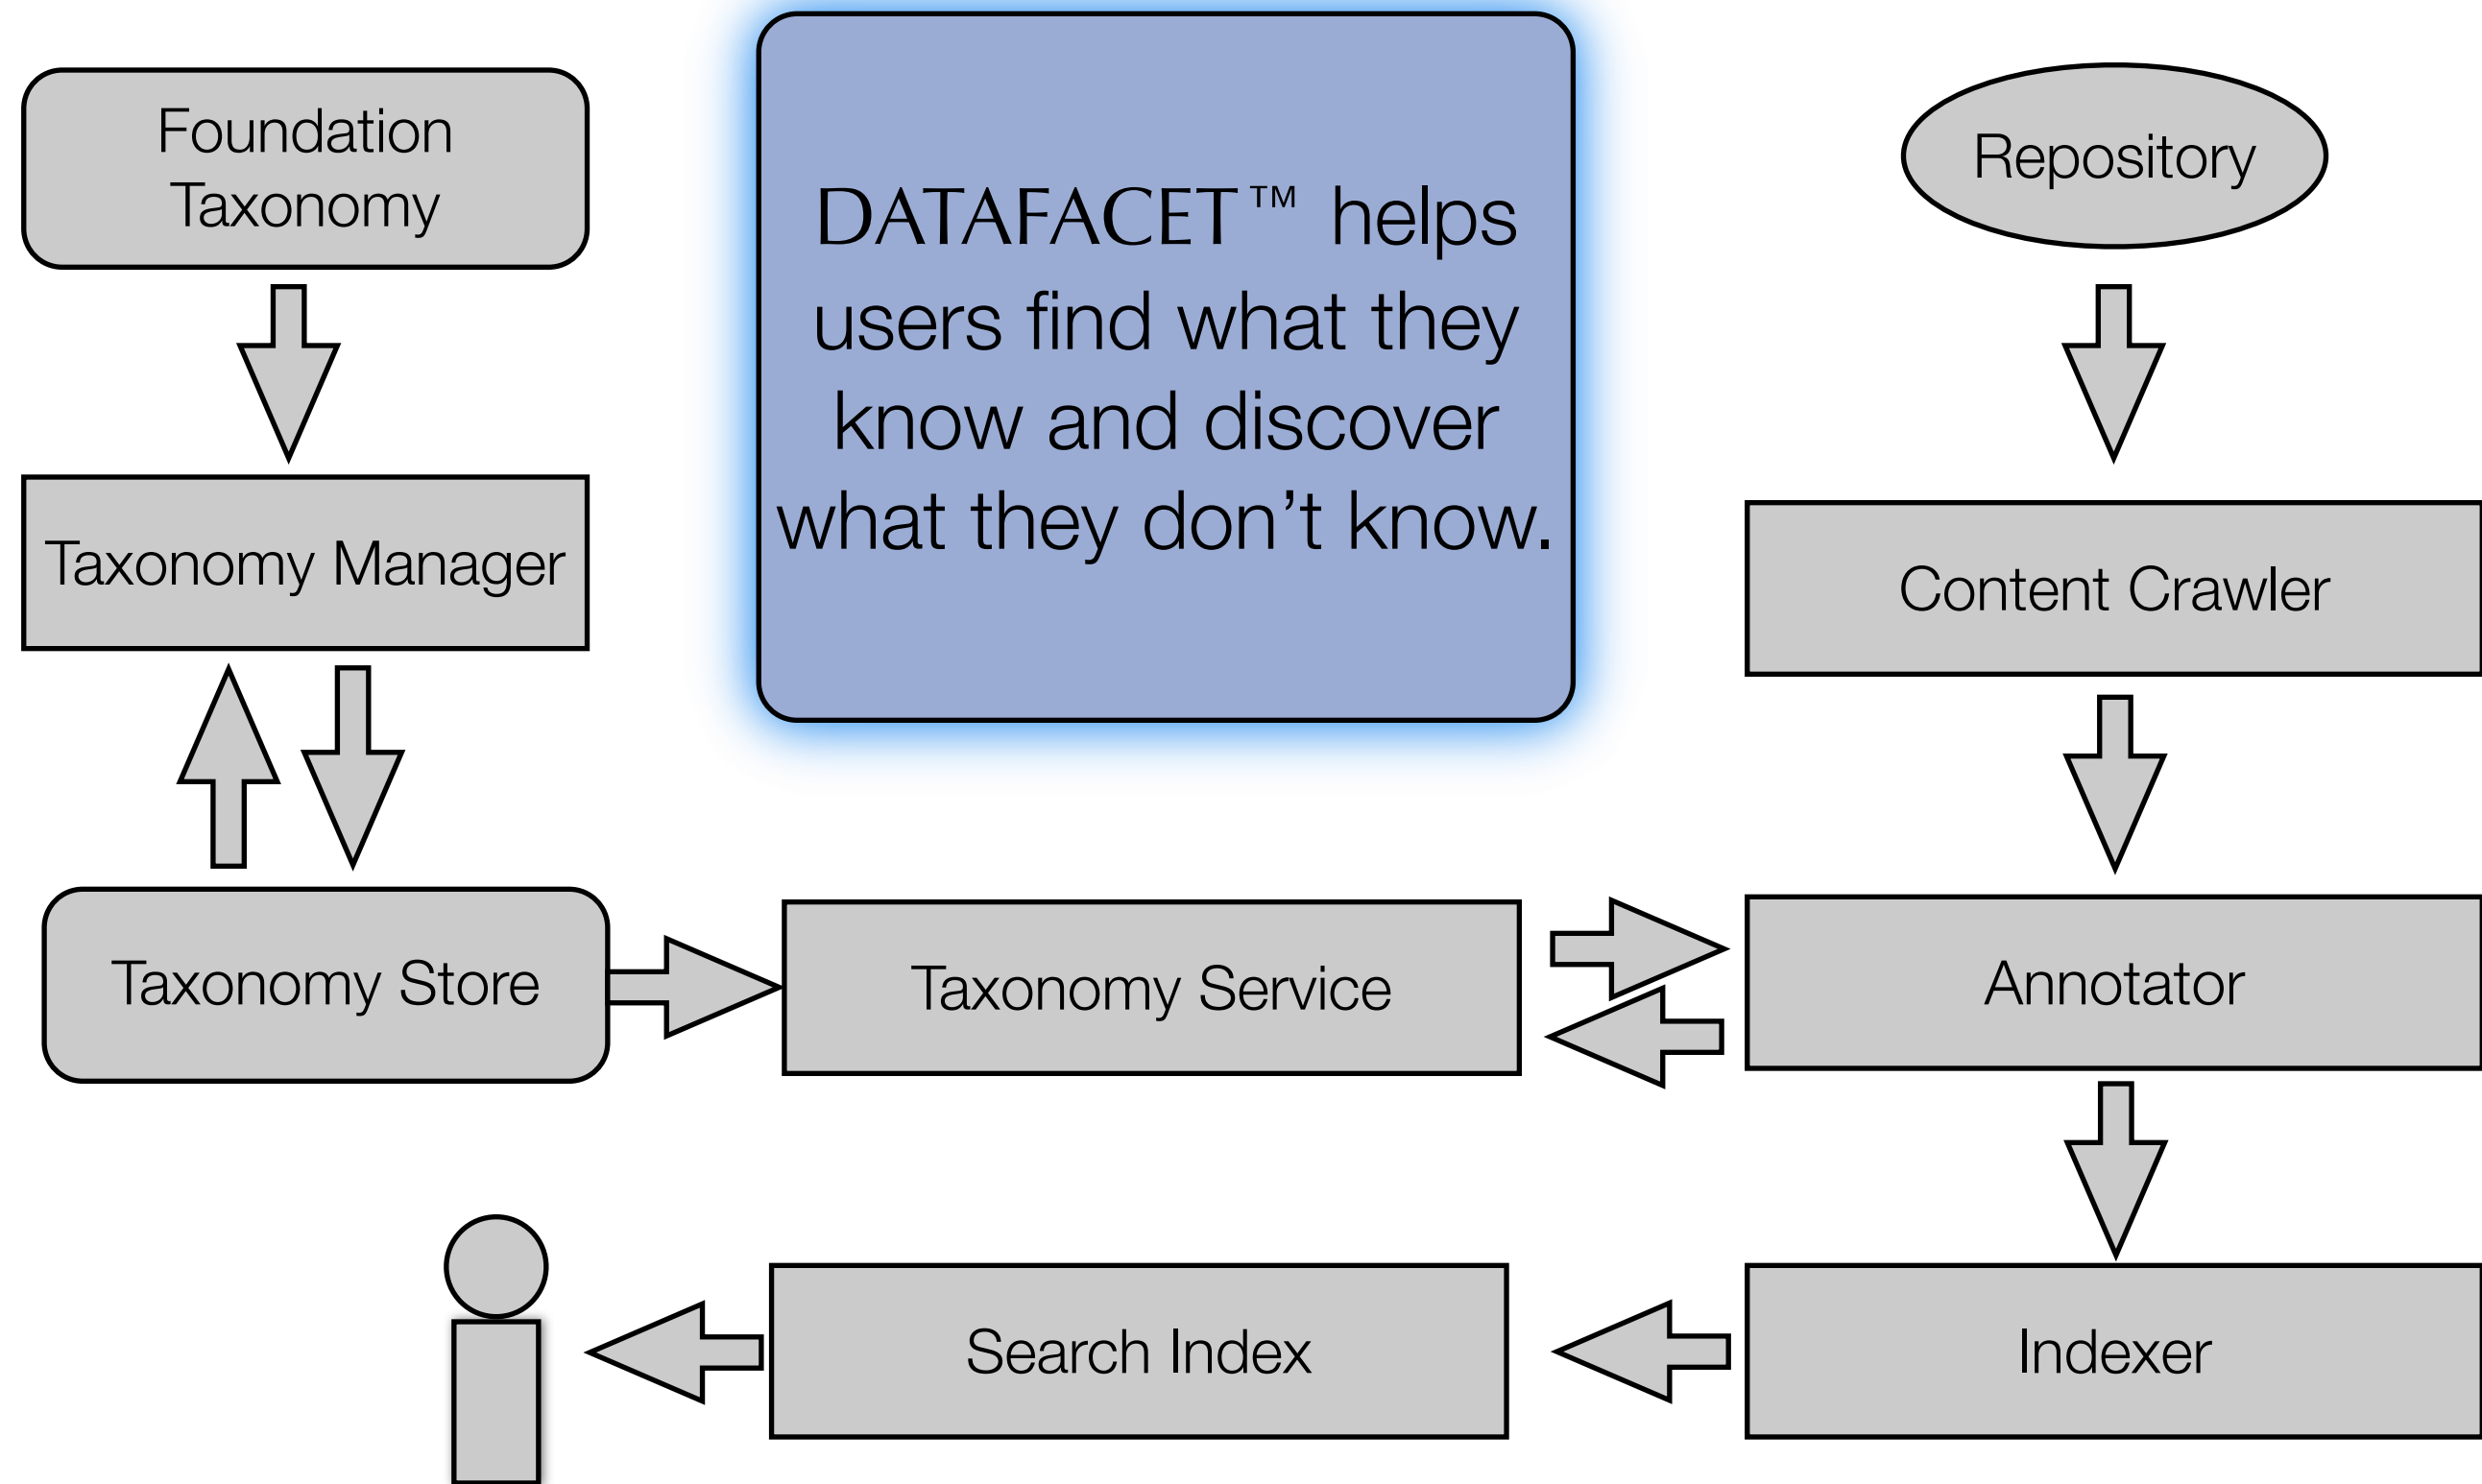

DATAFACET™ Enterprise Search Workflow