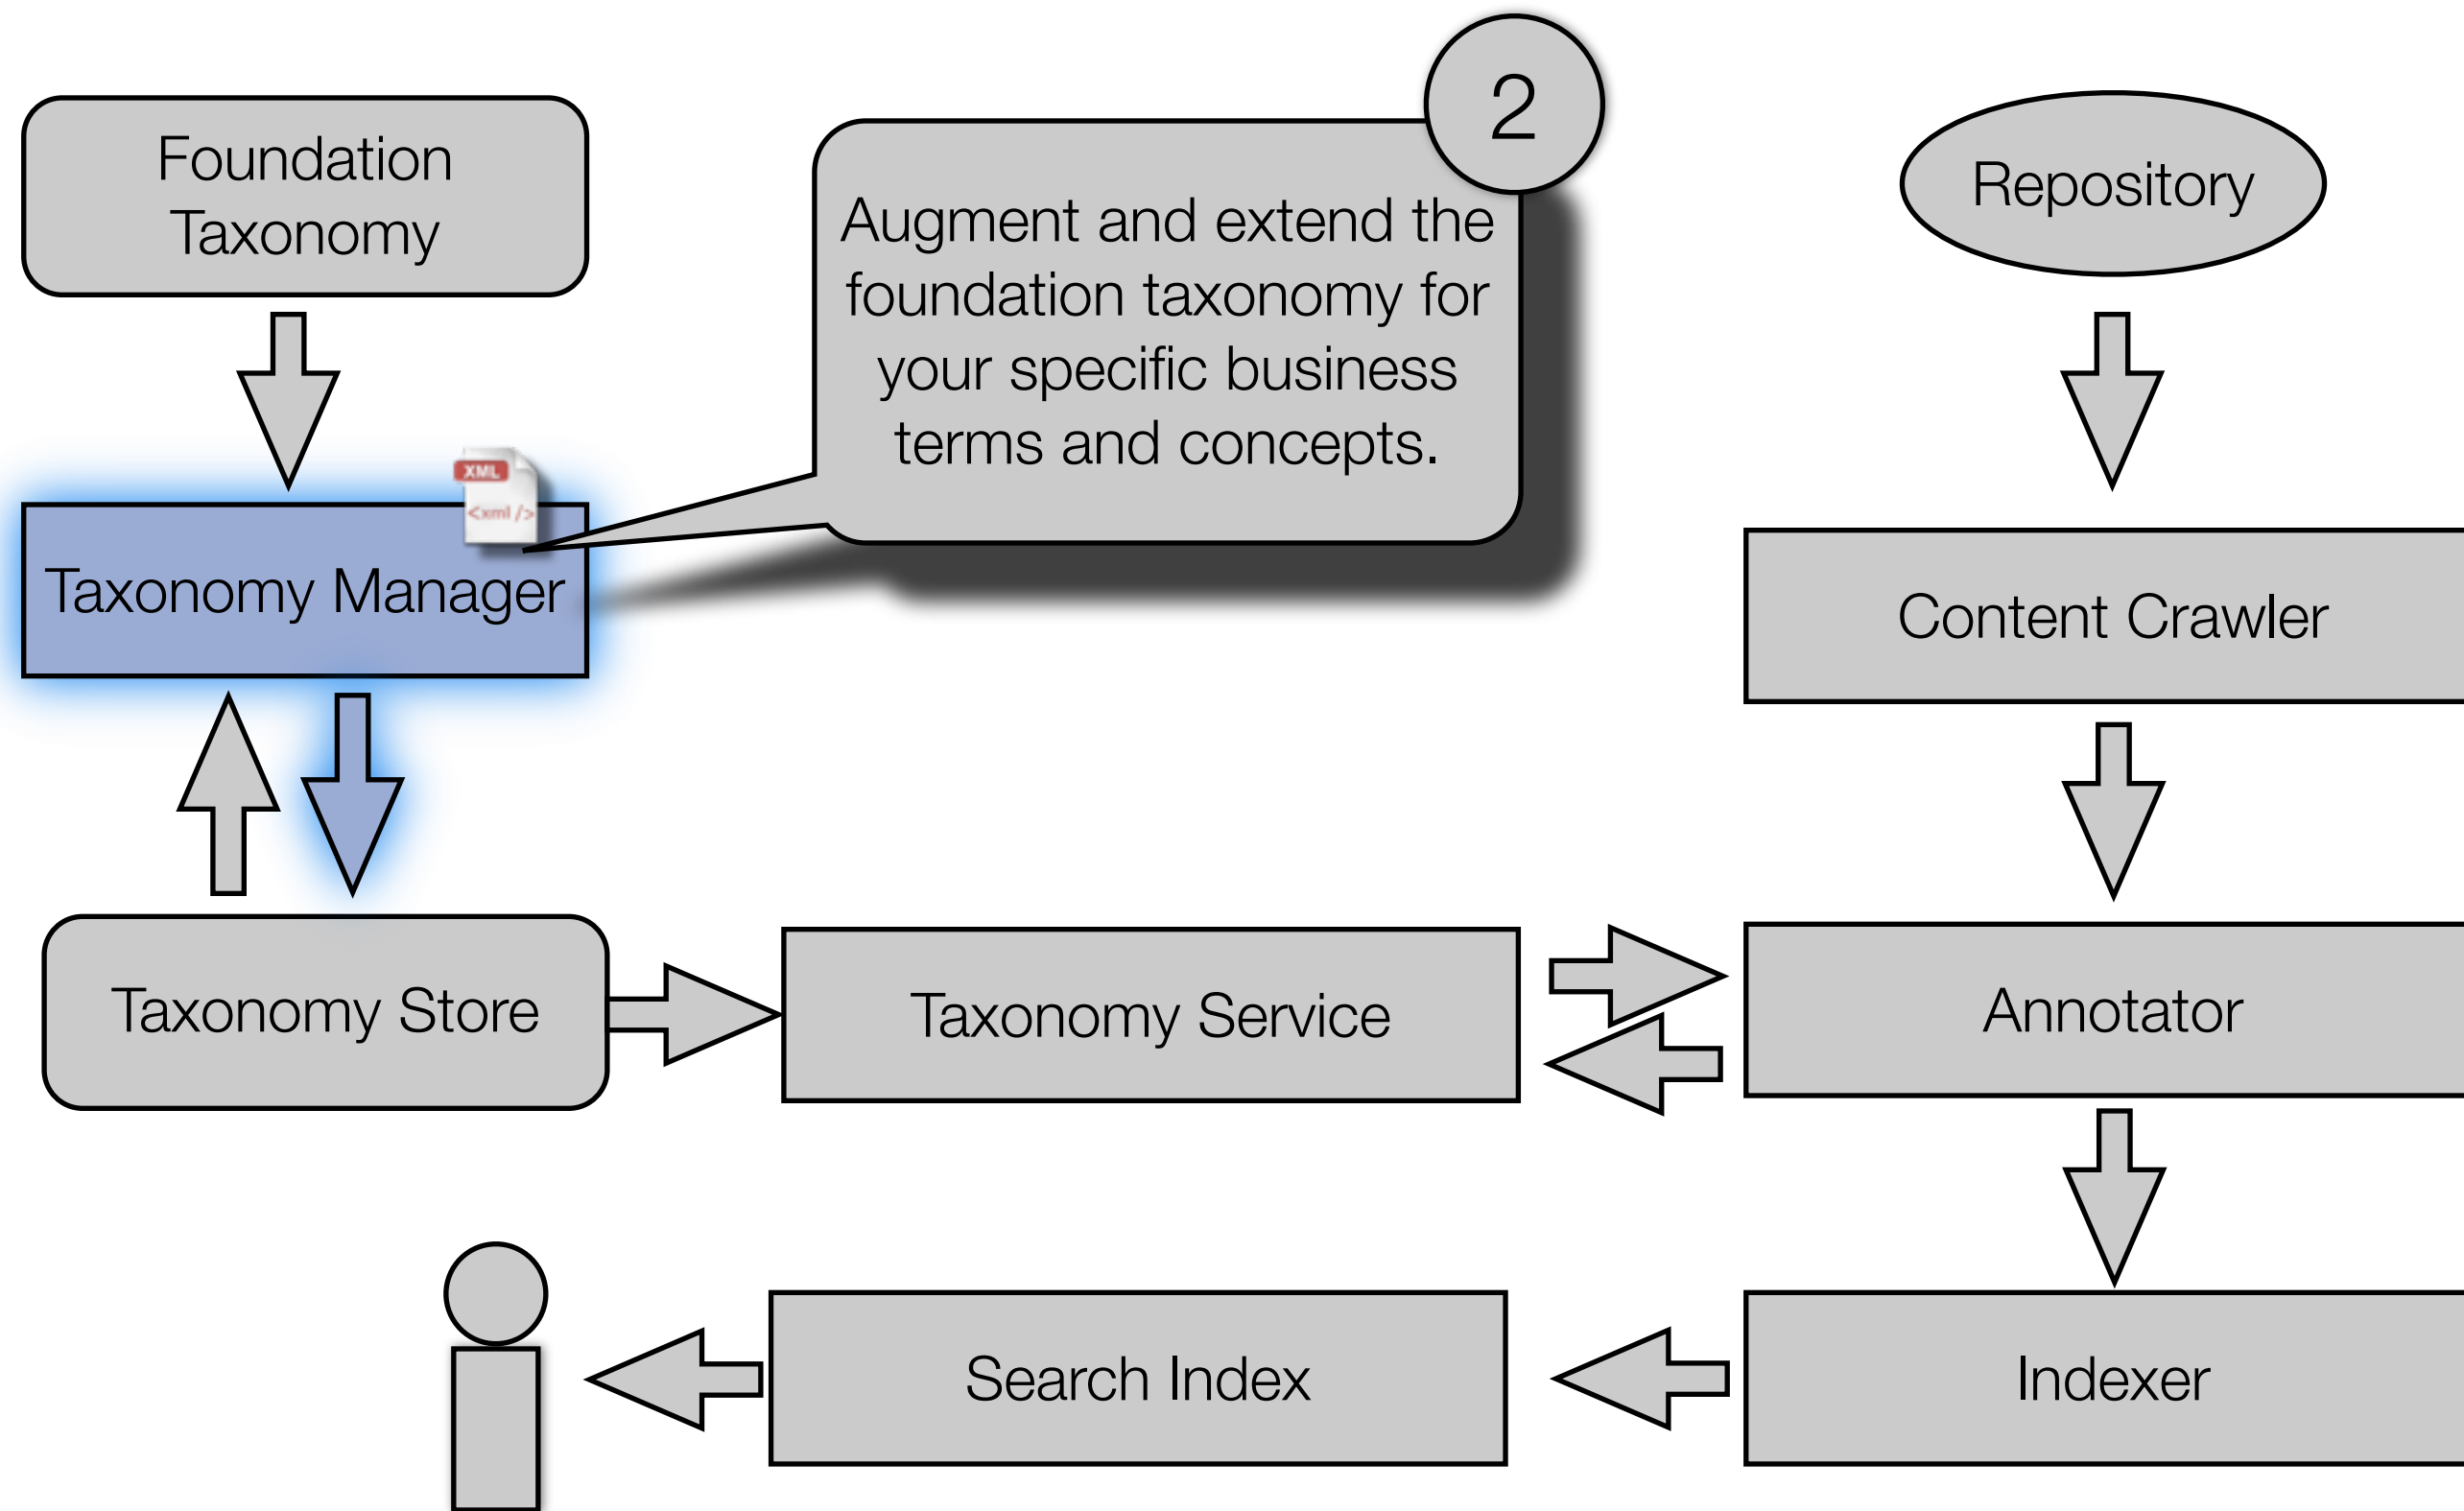

DATAFACET™

Precision Classification

DataFacet for Enterprise Search
Taxonomy Process Data Flow

The Macro Philosophy

- Provide **curated foundation taxonomies** for enterprise knowledge domains.
- Provide **auto-classification** of enterprise documents.
- Provide **taxonomy management tools** to customize and perfect the foundation taxonomies.
- Provide **intuitive navigation** and **information discovery** of enterprise documents.
- The end result: **extraordinary relevance** of search results for the enterprise user.

DATAFACET™ Enterprise Search Workflow

DATAFACET™ Enterprise Search Workflow

DATAFACET™ Enterprise Search Workflow

DATAFACET™ Enterprise Search Workflow

DATAFACET™ Enterprise Search Workflow

DATAFACET™ Enterprise Search Workflow